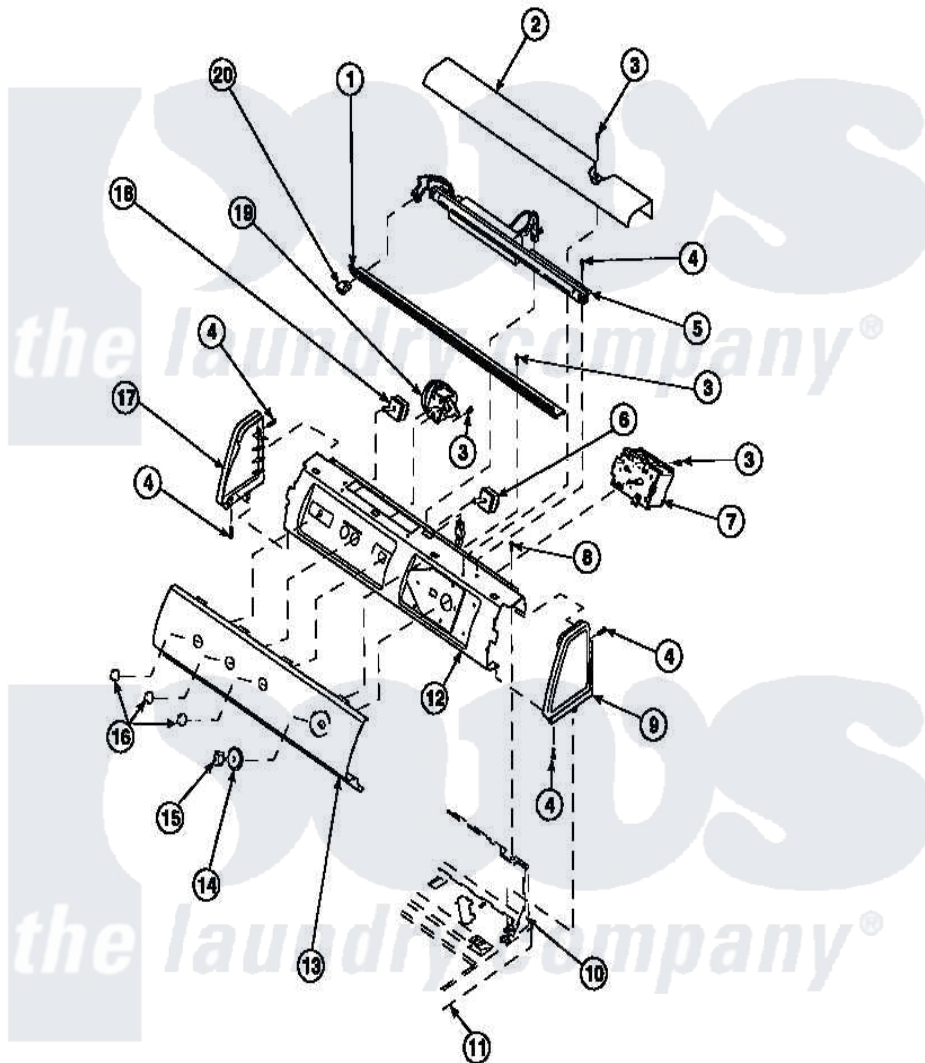

**Amana LW6153LB (BOM: PLW6153LB B) 16 - GRAPHIC PANEL, CTRL
MTG PLATE AND CTRLS**

Amana [Residential Amana LW6153LB \(BOM: PLW6153LB B\) Washer Parts](#) Parts Diagram 16 - GRAPHIC PANEL, CTRL MTG PLATE AND CTRLS
Click on the part number to view part

Item	Original Part Number	Replaced By	Status	Part Description
2	34824		Not Available	TOP COVER
3	23962	W10116760		Screw
4	501086	90767		Screw, 8A X 3/8 HeX Washer Head Tapping
6	35118	40039501		Switch, Speed
8	34904	489355		Screw, 8 X 1/2
9	34817		Not Available	END CAP(RIGHT)
10	34903		Not Available	PANEL, BACK HOOD (USE 37782)
11	34902P		Not Available	TOP
12	34821		Not Available	CONTROL MOUNTING PLATE
14	36700		Not Available	TIMER KNOB SKIRT
15	35333		Not Available	TIMER KNOB
16	36701		Not Available	KNOB, TEMP
17	34818		Not Available	END CAP(LEFT)