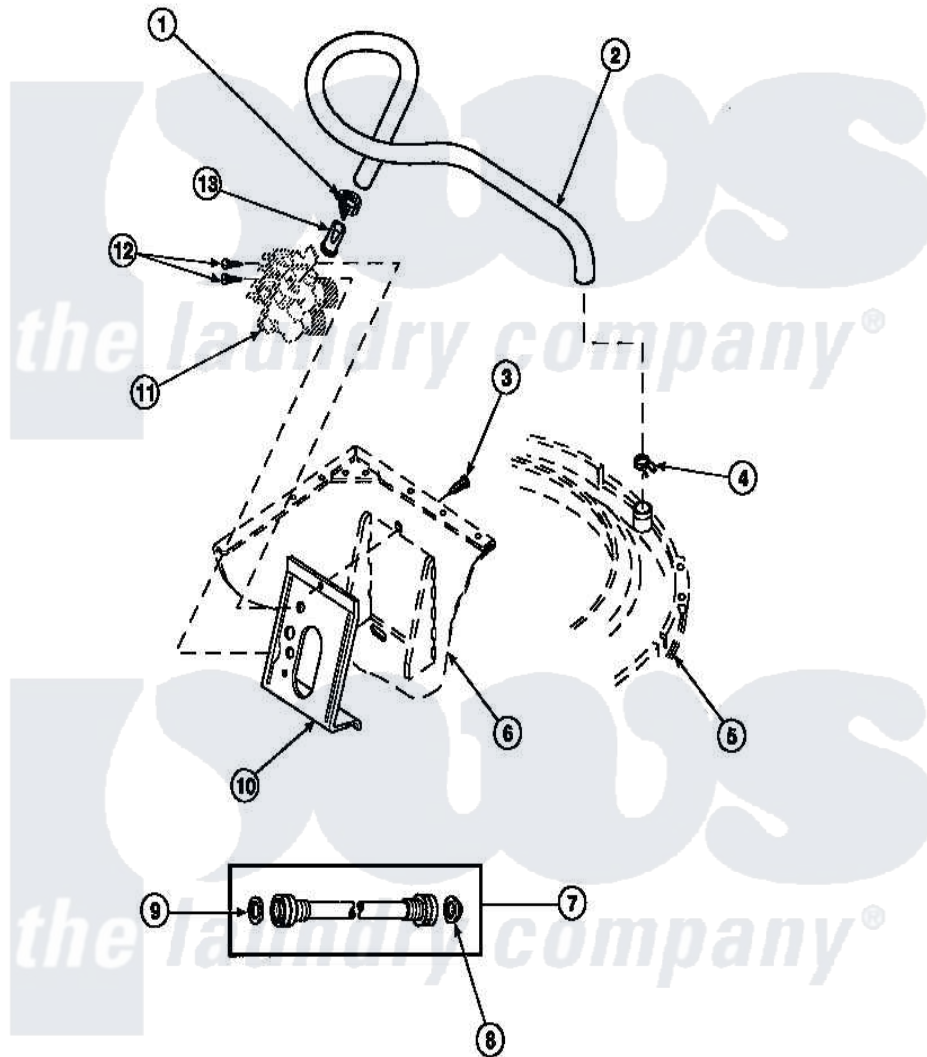

Amana LW6153LB (BOM: PLW6153LB B) 17 - INLET/FILL HOSE & MIXING VLV MTG BRKT

Amana [Residential Amana LW6153LB \(BOM: PLW6153LB B\) Washer Parts](#) Parts Diagram 17 - INLET/FILL HOSE & MIXING VLV MTG BRKT
 Click on the part number to view part

Item	Original Part Number	Replaced By	Status	Part Description
1	36801	596669		Clamp, Manifold
2	35874	38155		Hose, Mix Valve To TU
3	33562	27001200		Screw
4	29210			Hose Clamp
5	36025P			Assembly, Tub Cover and Gasket
6	34475P		Not Available	CABINET
7	20618	21001467		Hose- 10'
"	20617		Not Available	HOSE, INLET (8 FT)
"	28330P	202860		Inlet Hose Assembly
8	28605	22002960		Strainer, Washer Inlet
9	20290	Y013783		Washer, Inlet Hose
10	34972	39407		Bracket, Valve
11	34963	34963P		Valve Mixing Package
12	501086	00767		Screw, 8A X 3/8 HeX Washer