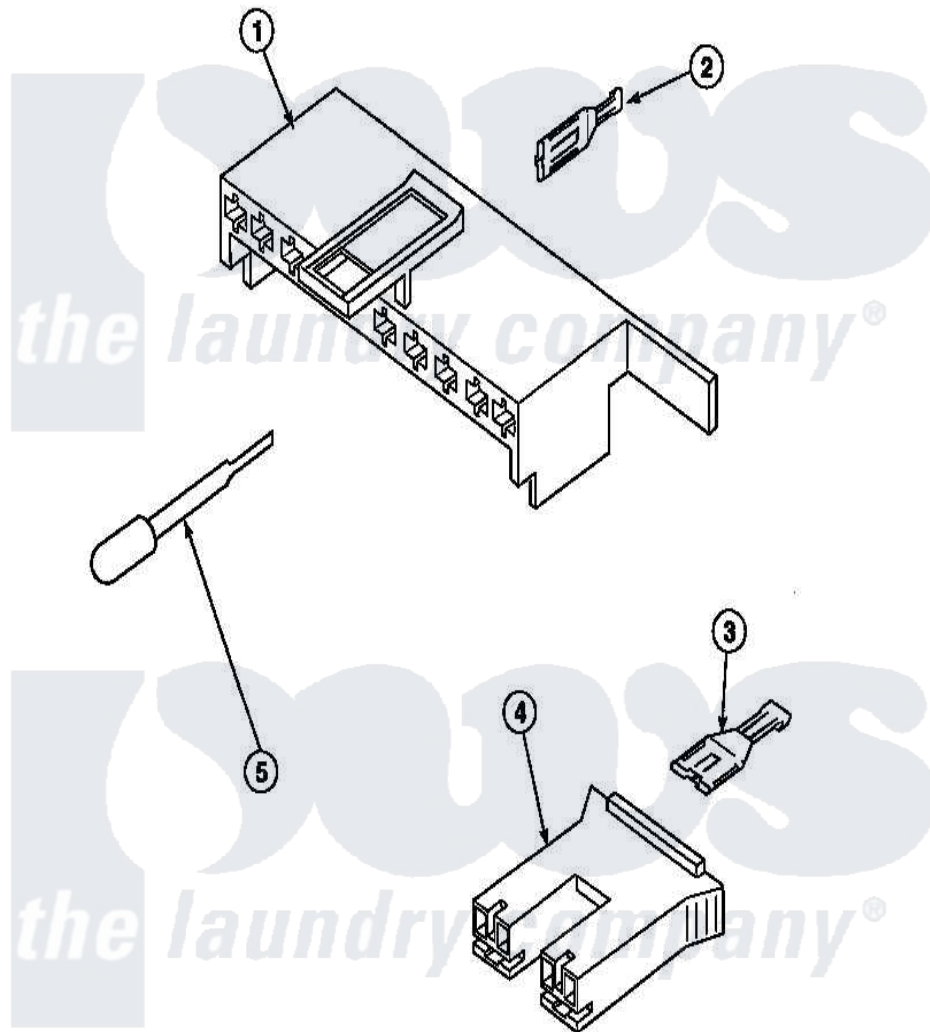

**Amana LW6153LB (BOM: PLW6153LB B) 19 - MIXING VALVE & MOTOR
CONN BLOCKS, TERM**

Amana [Residential Amana LW6153LB \(BOM: PLW6153LB B\) Washer Parts](#) Parts Diagram 19 - MIXING VALVE & MOTOR CONN BLOCKS, TERM
Click on the part number to view part

Item	Original Part Number	Replaced By	Status	Part Description
1	34677			10 Circuit Plug
2	Y00188			Molex Terminal
3	Y00121		Not Available	SPADE TERMINAL(12 GAUGE) (1/4 INCH-(2) 18 GAUGE WIRES O
4	34676			Plug
"	34675		Not Available	PLUG
5	283P4			Terminal Extractor Tool