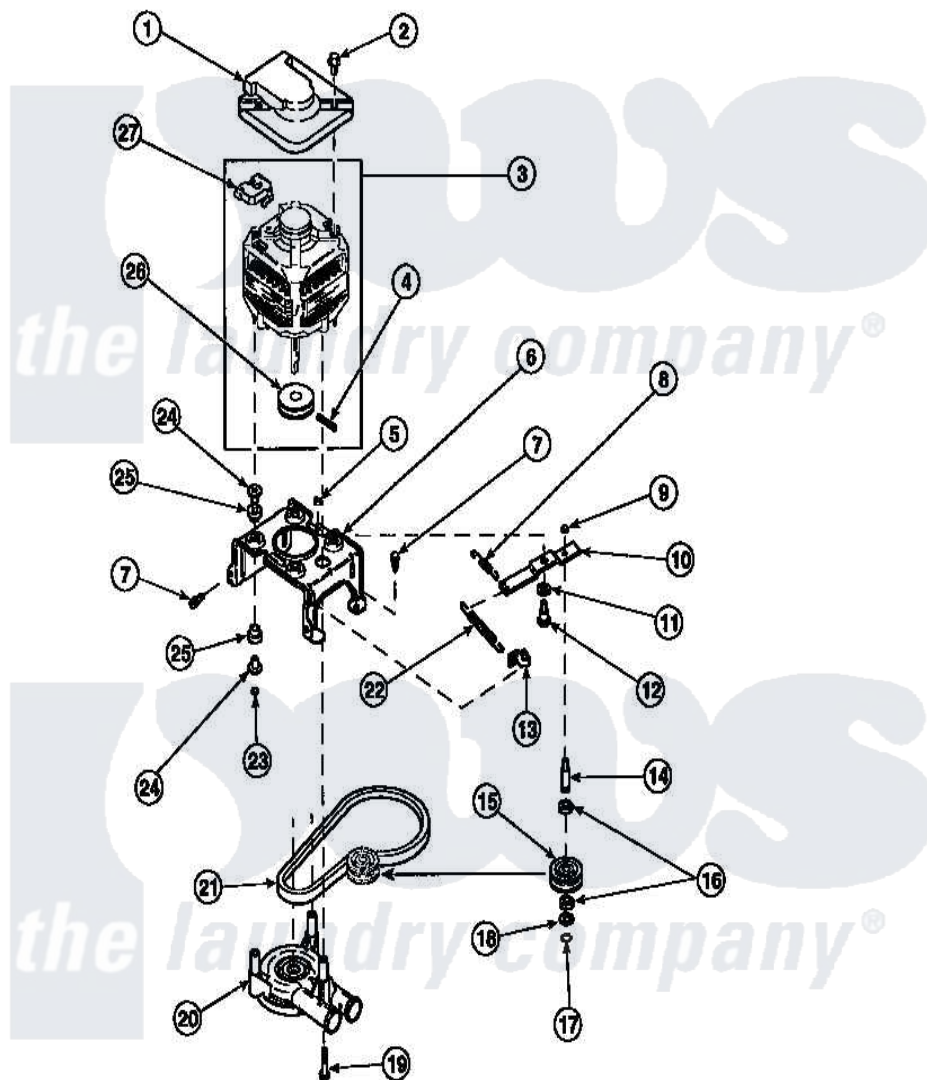

Amana LW6153LB (BOM: PLW6153LB B) 20 - MOTOR, MTG BRKT, BELT, PUMP & IDLER ASSY

Amana Residential Amana LW6153LB (BOM: PLW6153LB B) Washer Parts Parts Diagram 20 - MOTOR, MTG BRKT, BELT, PUMP & IDLER ASSY
 Click on the part number to view part

| Item | Original Part Number | Replaced By | Status | Part Description |
|------|------------------------|--------------------------|---------------|--------------------------|
| 1 | 34754 | 40112301 | | Shield, Motor |
| 2 | 36639 | 4312464 | | Screw |
| 3 | 34571P | 27001215 | | Motor W/Pulley |
| 4 | 23750 | | | Pin, Roll |
| 5 | 52566 | 27001225 | | Nut, Jam Mid Lock 1/4-20 |
| 6 | 34890 | | Not Available | BRACKET,MOTOR MOUNT |
| " | 37415P | | | Kit, Motor Brkt |
| " | 37415 | 37415P | | Kit, Motor Brkt |
| 7 | Y31645 | 27001200 | | Screw |
| 8 | 30620 | | Not Available | SPRING,IDLER LEVER HEL |
| 9 | 28803 | 2221070 | | Clamp, Nylon |
| 10 | 31054 | 40041002 | | Lever, Idler |
| " | 37443 | 40041002 | | Lever, Idler |
| 11 | 81392 | 40054701 | | Washer |
| 12 | 27229 | 40038901 | | Screw, 1/4-20 |

| | | | |
|----|------------------------|--------------------------|-------------------------|
| 13 | 28849 | | Clip, Spring |
| 14 | 28802 | | Shaft, Idler |
| 15 | 28800 | Not Available | WHEEL, IDLER |
| 16 | Y29443 | | Washer, Felt |
| 17 | 23748 | | Ring, Retaining |
| 18 | 52549 | | Washer, 501 ID X3/4 Odx |
| 19 | Y34565 | 40063701 | Screw, 10-16 x 1.75 |
| 20 | 36863P | 27001233 | Pump |
| 21 | 28808 | | Belt, Agitate And Spin |
| 22 | 37366 | | Spring, Idler |
| " | 37606 | | Spring, Idler Lever |
| 23 | 35423 | 3400029 | Nut, Adapter Plate |
| 24 | 34791 | | Post, Mount-Motor |
| 25 | 34788 | | Mount, Motor |
| 26 | 27171 | Not Available | PULLEY, MOTOR |
| 27 | 35632 | Not Available | SWITCH, MOTOR |