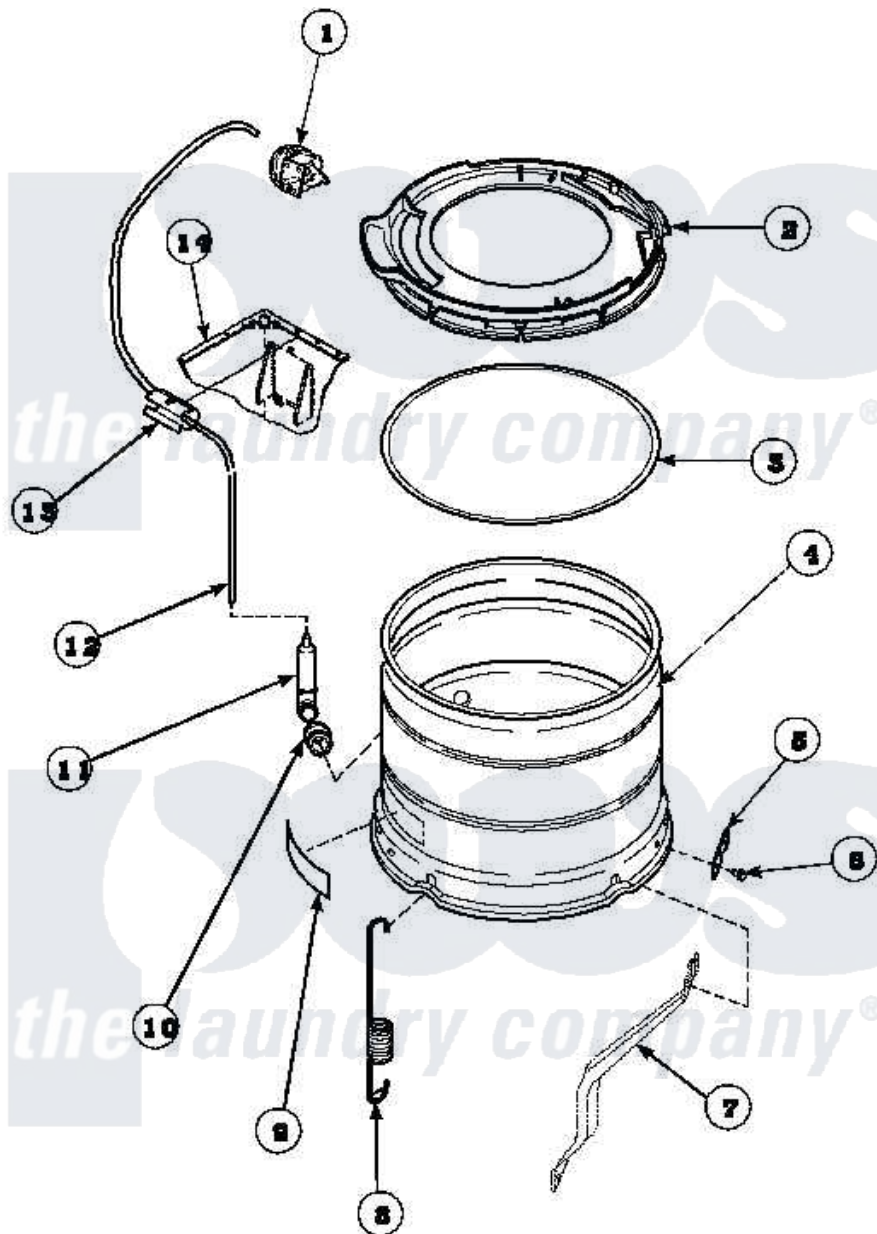

# Amana LW6153LB (BOM: PLW6153LB B) 21 - OUTER TUB, COVER AND PRESSURE HOSE

Amana Residential Amana LW6153LB (BOM: PLW6153LB B) Washer Parts Parts Diagram 21 - OUTER TUB, COVER AND PRESSURE HOSE

Click on the part number to view part

Item	Original Part Number	Replaced By	Status	Part Description
1	36045	<a href="#">40055101</a>		Switch, Pressure
2	<a href="#">36025P</a>			Assembly, Tub Cover and Gasket
3	<a href="#">32857</a>			Gasket, Tub Cover Small
4	<a href="#">34438P</a>			Assembly, Outer Tub
5	<a href="#">27926</a>			Plate, Leg .063
6	35369	<a href="#">40128701</a>		Screw, 5/16-18 X .50
7	34471		Not Available	LEG,SUPPORT
8	<a href="#">35948</a>			Spring, Leg-Large Tub
9	500049		Not Available	STICKER
10	29175	<a href="#">40037801</a>		Grommet
11	30907	<a href="#">40008501</a>		Assembly, Pressure Bulb
12	29213	<a href="#">39125</a>		Tubing 31
13	36985		Not Available	CLIP, HOSE
14	34475P		Not Available	CABINET