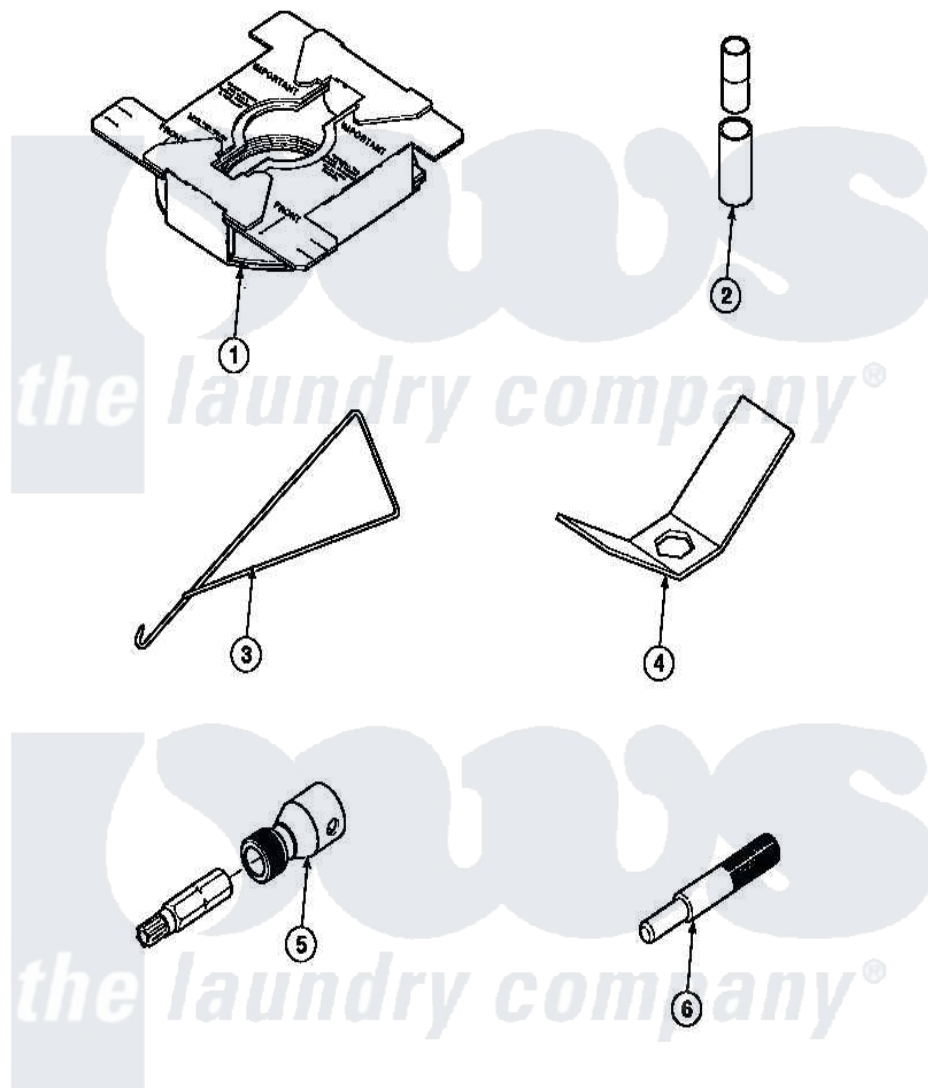

Amana LW6153LB (BOM: PLW6153LB B) 24 - SPECIAL TOOLS

Amana Residential Amana LW6153LB (BOM: PLW6153LB B) Washer Parts Parts Diagram 24 - SPECIAL TOOLS
 Click on the part number to view part

| Item | Original Part Number | Replaced By | Status | Part Description |
|------|-----------------------|-----------------------|---------------|--------------------------|
| 1 | 36926 | | Not Available | BRACE, SHIPPING |
| 2 | 242P4 | | | Installer, Spring |
| 3 | 289P4 | 321P4 | | Hook, Spring |
| 4 | 237P4 | 306P4 | | Hex Wrench |
| 5 | 282P4 | | | T25 Tamper Resistant Bit |
| " | 24161 | | | Torx Bit Holder |
| 6 | 305P4 | | Not Available | TOOL, TRANSMISSION PI |
| NI | 555P3 | 725P3 | | Kit |