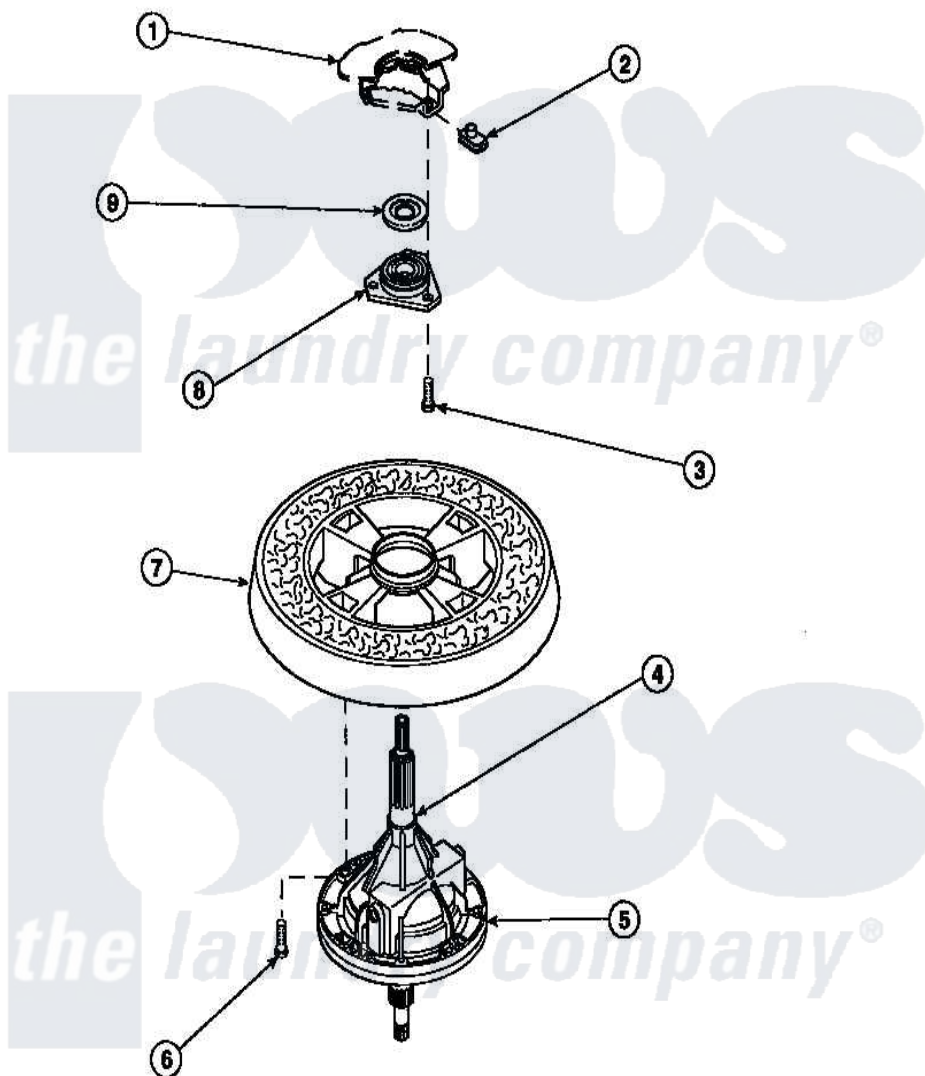

# Amana LW6153LB (BOM: PLW6153LB B) 27 - TRANSMISSION ASSY AND BALANCE RING

Amana Residential Amana LW6153LB (BOM: PLW6153LB B) Washer Parts Parts Diagram 27 - TRANSMISSION ASSY AND BALANCE RING

Click on the part number to view part

Item	Original Part Number	Replaced By	Status	Part Description
1	<a href="#">34438P</a>			Assembly, Outer Tub
2	<a href="#">27222</a>			Nut, Retainer 5/16-18
3	36991	<a href="#">3400500</a>		Bolt, 3405245 5/16-18 X 3/4
4	<a href="#">27604P</a>			Never-Seeze 1 Oz Tube
5	<a href="#">34526P</a>			Assembly, Transmission
6	37047		Not Available	SCREW, CAP
7	34731		Not Available	ASSY,BALANCE RING-COMPL
8	27182	<a href="#">40004201P</a>		Main Bearing Assembly
9	<a href="#">27187</a>			Flinger