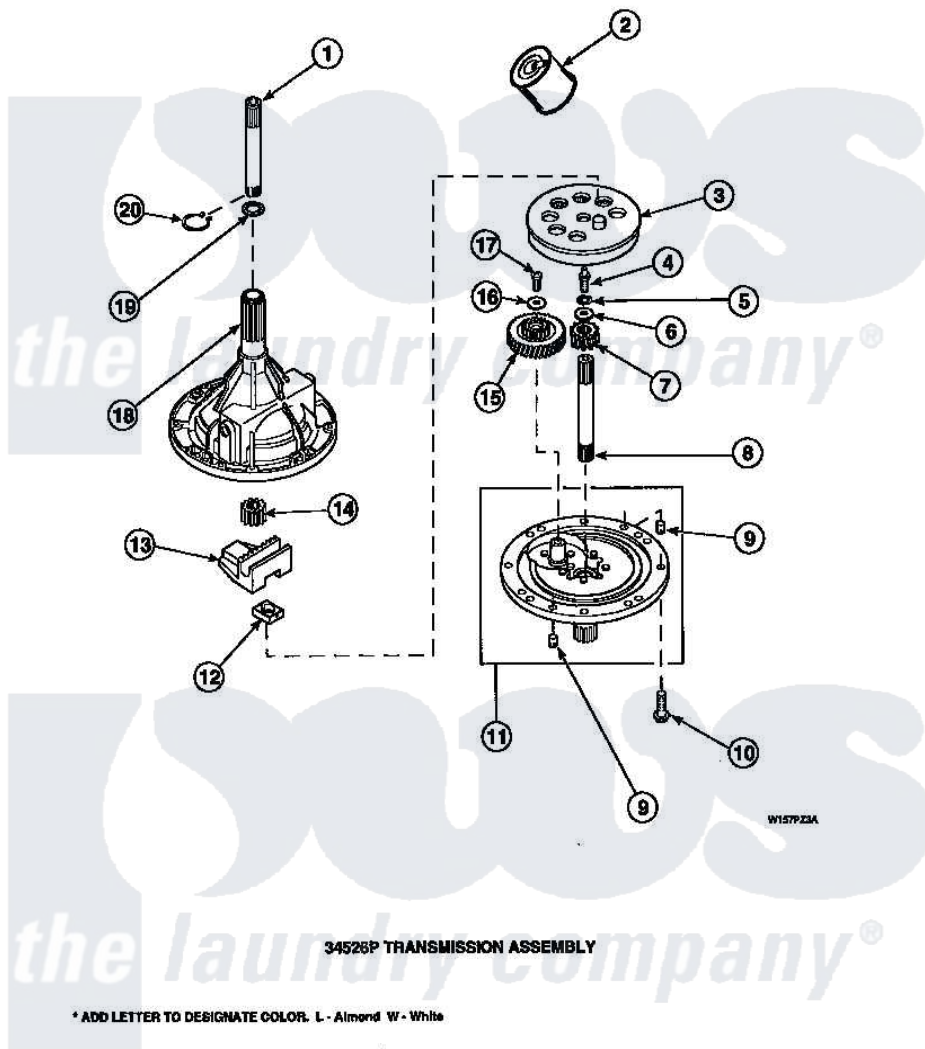

Amana LW6153LM (BOM: PLW6153LM A) 01 - 34526P TRANSMISSION ASSY

Amana Residential Amana LW6153LM (BOM: PLW6153LM A) Washer Parts Parts Diagram 01 - 34526P TRANSMISSION ASSY

Click on the part number to view part

Item	Original Part Number	Replaced By	Status	Part Description
1	Y36570			Shaft, Output
2	27243P			Oil, CW Transmission F-
3	26577			Assembly, Gear And Stud
4	27030		Not Available	SCREW, 1/4-20 SPECIAL
5	21456			Lockwasher, 1/4 Intshkp
6	26509	40041501		Washer
7	36562			Pinion, Drive
8	34853			Shaft, Input
9	27172			Pin, Dowel
10	32814		Not Available	SCREW, 1/4-20X7/8 SERRA
11	38290			Assembly, Cover
12	26493			Slide
13	Y31526			Rack
14	27003			Pinion, Agitator
15	29161			Gear, Reduction

16	29260	Not Available	WASHER
17	29273		Screw, 1/4-20 X 3/8
18	33223	Not Available	ASSY, TRANSMISSION CASE
19	35092		Washer, 3628id X 1.00 X .056
20	27197		Ring, Retaining
NI	37577P	Not Available	SEALANT