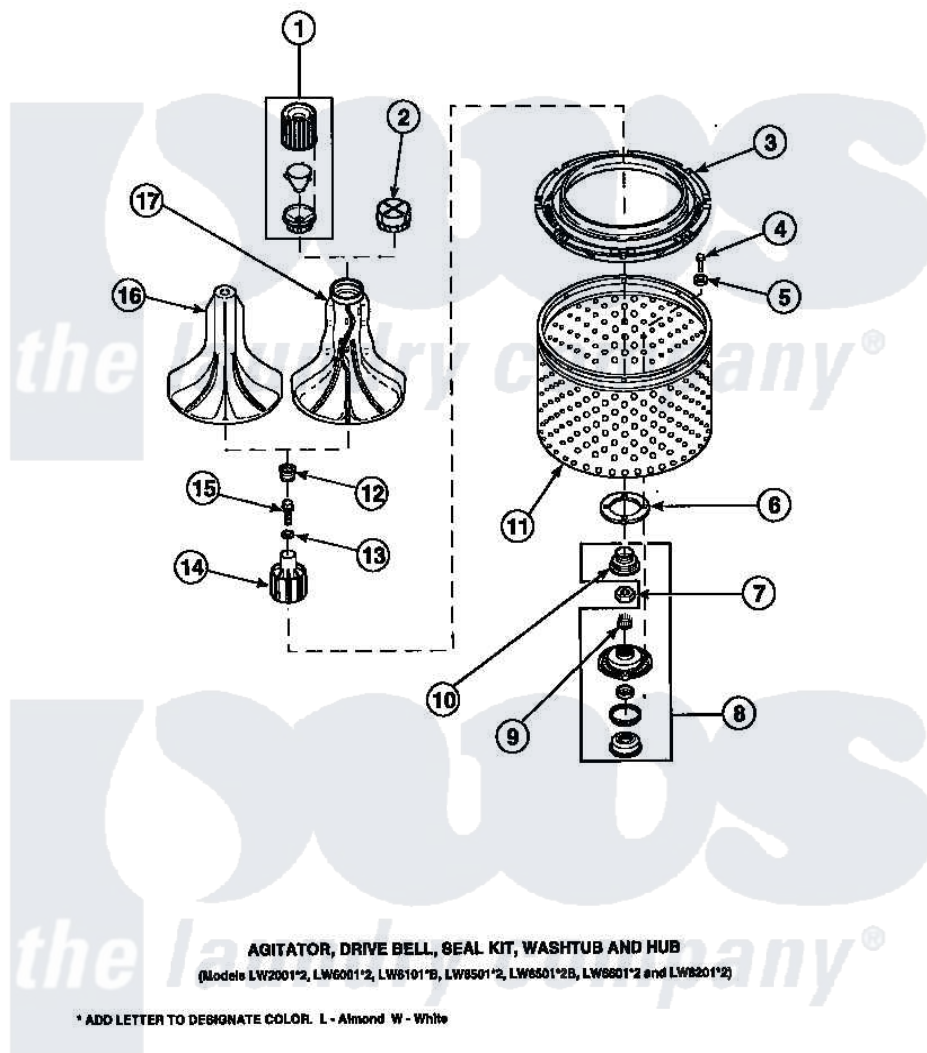

Amana LW6153LM (BOM: PLW6153LM A) 02 - AGITATOR/DRIVE BELL/SEAL KIT/TUB & HUB

Amana Residential Amana LW6153LM (BOM: PLW6153LM A) Washer Parts Parts Diagram 02 - AGITATOR/DRIVE BELL/SEAL KIT/TUB & HUB
 Click on the part number to view part

Item	Original Part Number	Replaced By	Status	Part Description
1	36542	40002101W		Assembly, Fabric Softner
2	36515			Cap, Agitator
3	35035			Guard, Clothes
4	27202	W10116787		Screw
5	28094			Gasket
6	27125	39122		Gasket, Washtub
7	Y29220	40016301		Nut, Lock
8	495P3	R9900552		Hub And Seal
9	29728	40008301		Insert, Spline
10	36425	40016101		Seal, Bell Drive
11	34521P			Assembly, Tub
12	36511	40008401		Plug, Bell
13	36472			O-Ring
14	36443P	R9900189		Kit, Drive Bell And Seal
15	34288	40065102		Screw, Shoulder 1/4