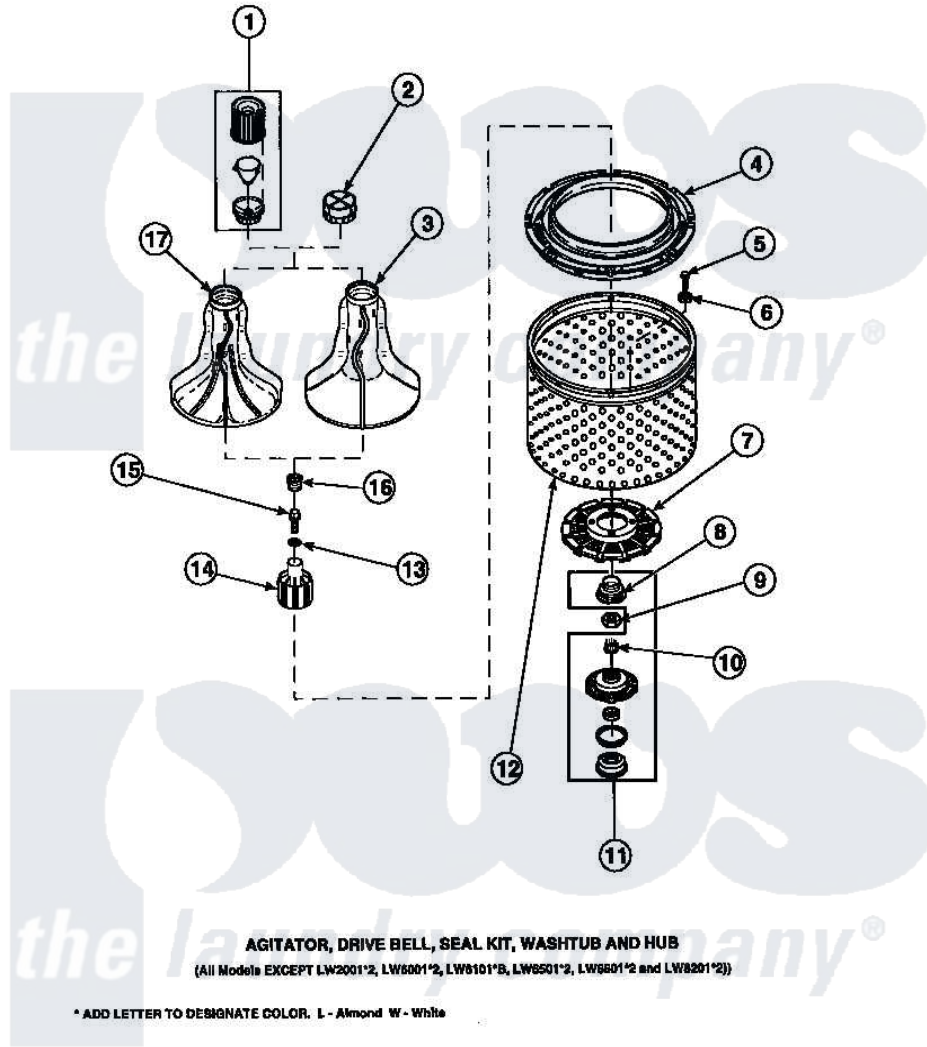

Amana LW6153LM (BOM: PLW6153LM A) 03 - AGITATOR/DRIVE BELL/SEAL KIT/TUB & HUB

Amana Residential Amana LW6153LM (BOM: PLW6153LM A) Washer Parts Parts Diagram 03 - AGITATOR/DRIVE BELL/SEAL KIT/TUB & HUB
 Click on the part number to view part

Item	Original Part Number	Replaced By	Status	Part Description
2	36515			Cap, Agitator
4	35035			Guard, Clothes
5	27202	W10116787		Screw
6	28094			Gasket
8	36425	40016101		Seal, Bell Drive
9	Y29220	40016301		Nut, Lock
10	29728	40008301		Insert, Spline
11	495P3	R9900552		Hub And Seal
12	33501P	R9900144		Kit- Wash
13	36472			O-Ring
15	34288	40065102		Screw, Shoulder 1/4
16	36511	40008401		Plug, Bell
17	33174	40000501W		Agitator, Flex Vane