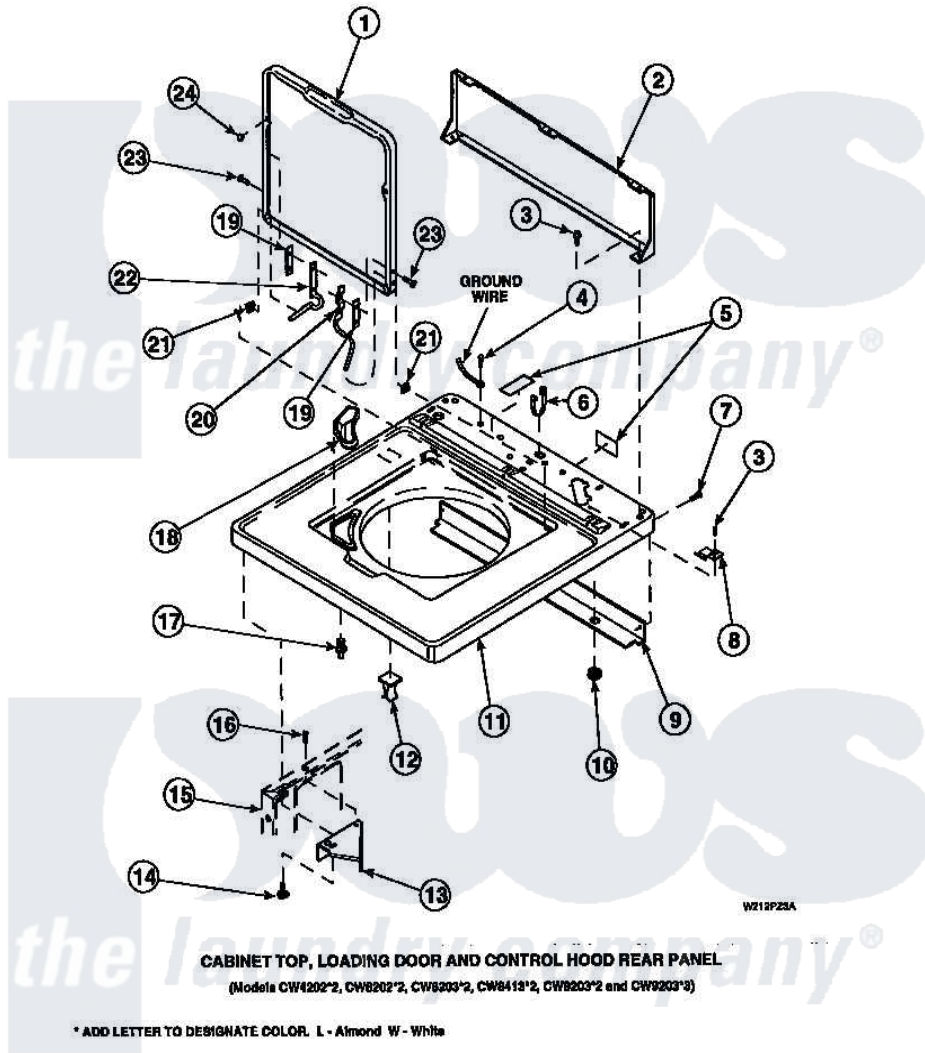

Amana LW6153LM (BOM: PLW6153LM A) 05 - CAB TOP/LOADING DR & CTRL HOOD REAR PAN

Amana Residential Amana LW6153LM (BOM: PLW6153LM A) Washer Parts Parts Diagram 05 - CAB TOP/LOADING DR & CTRL HOOD REAR PAN
 Click on the part number to view part

Item	Original Part Number	Replaced By	Status	Part Description
2	34903		Not Available	PANEL, BACK HOOD (USE 37782)
3	23962	W10116760		Screw
4	52909			Screw, 10B-16 X 1/2 HeX
6	21903	211881		Grommet, Cord Part Not Used-Gas Models Only
7	27196	27001200		Screw
8	35887	40063901		Clip, Hold Down
11	34902P		Not Available	TOP
12	36519		Not Available	CLIP
13	36034			Bracket, Director-Module
14	Y31644	27001200		Screw
15	34475P		Not Available	CABINET
16	36035		Not Available	SCREW,8-18X3/8 PHIL FLT HD
17	56534			Barrel, Support

18	34776	Not Available	DISPENSER,BLEACH
19	34338		Gasket, Hinge
20	36437		Hinge, Lid R
21	33446	40008201	Bushing, Hinge
22	36513		Hinge, Left
23	34337	W10119828	Screw, Lid Hinge Mounting
24	21685	40038001	Bumper