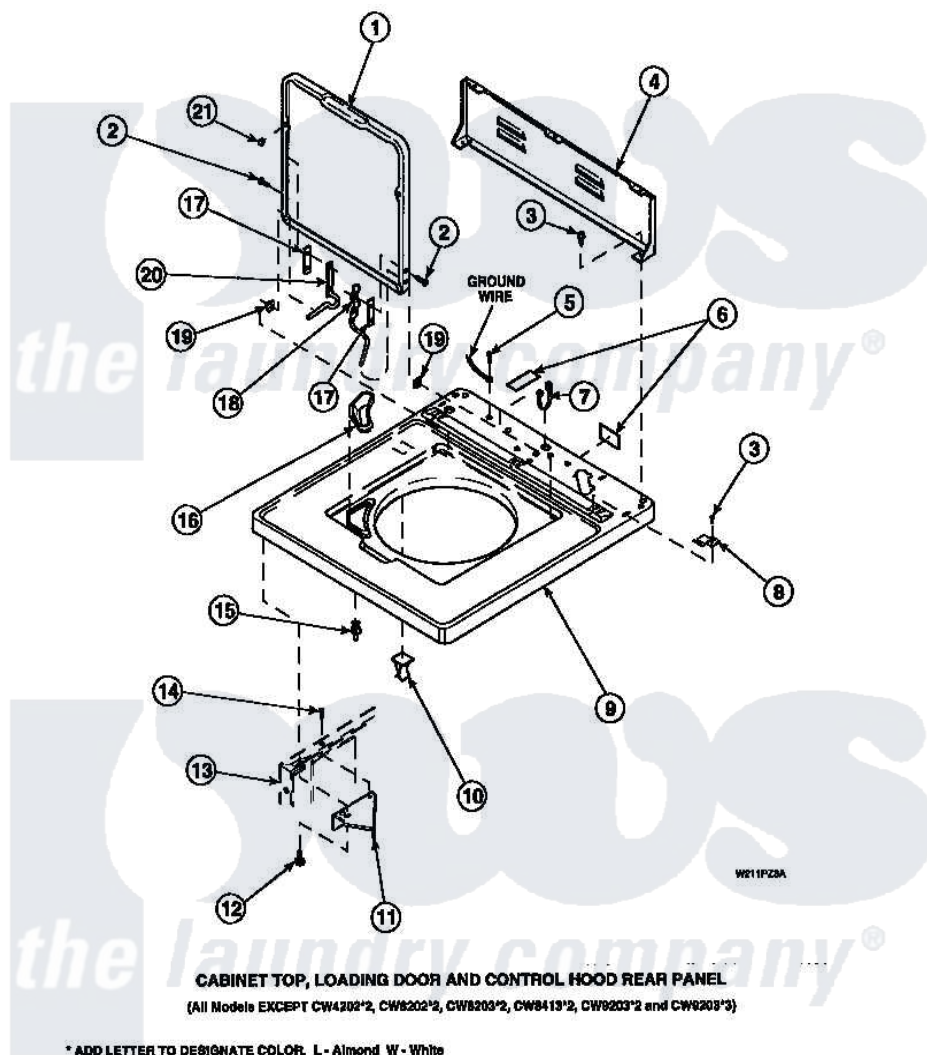

Amana LW6153LM (BOM: PLW6153LM A) 06 - CAB TOP/LOADING DR & CTRL HOOD REAR PAN

Amana Residential Amana LW6153LM (BOM: PLW6153LM A) Washer Parts Parts Diagram 06 - CAB TOP/LOADING DR & CTRL HOOD REAR PAN
 Click on the part number to view part

Item	Original Part Number	Replaced By	Status	Part Description
1	33541P		Not Available	LID
2	34337	W10119828		Screw, Lid Hinge Mounting
3	23962	W10116760		Screw
4	34903		Not Available	PANEL, BACK HOOD (USE 37782)
5	52909			Screw, 10B-16 X 1/2 HeX
6	24903		Not Available	STICKER,DISCONNECT POW
7	21903	211881		Grommet, Cord Part Not Used-Gas Models Only
8	35887	40063901		Clip, Hold Down
9	34902P		Not Available	TOP
10	36519		Not Available	CLIP
11	36034			Bracket, Director-Module
12	Y31644	27001200		Screw
13	34475P		Not Available	CABINET

14	36035	Not Available	SCREW,8-18X3/8 PHIL FLT HD
15	56534		Barrel, Support
16	34776	Not Available	DISPENSER,BLEACH
17	34338		Gasket, Hinge
18	36437		Hinge, Lid R
19	33446	40008201	Bushing, Hinge
20	36513		Hinge, Left
21	21685	40038001	Bumper
NI	26594P		Grease, Silicone - 2 Oz Tube