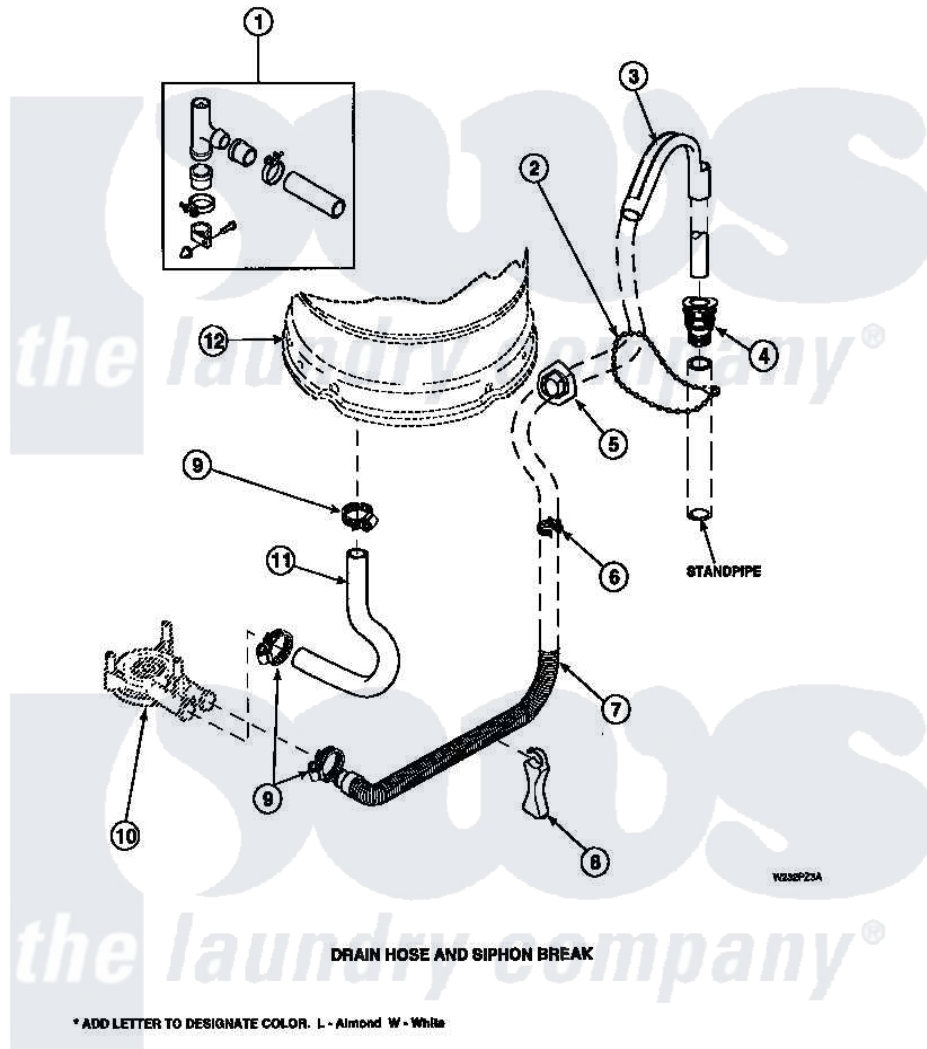

# Amana LW6153LM (BOM: PLW6153LM A) 07 - DRAIN HOSE AND SIPHON BREAK

Amana Residential Amana LW6153LM (BOM: PLW6153LM A) Washer Parts Parts Diagram 07 - DRAIN HOSE AND SIPHON BREAK

Click on the part number to view part

Item	Original Part Number	Replaced By	Status	Part Description
1	562P3	<a href="#">76660</a>		Break-Sphn
2	33489	<a href="#">8539404</a>		Tie-Wire
3	33615	<a href="#">22003814</a>		Retainer, Drain Hose
4	36878	<a href="#">40008101</a>		Adapter, Standpipe
5	<a href="#">32219</a>			Relief, Strain
6	<a href="#">36014</a>			Clip, Retainer-Hose
7	37245	<a href="#">40053901</a>		Hose, Drain
8	<a href="#">36522</a>			Hose Support
"	<a href="#">35487</a>			Support, Hose
9	36802	<a href="#">285655</a>		Clamp, Hose
10	36863P	<a href="#">27001233</a>		Pump
11	<a href="#">35753</a>			Hose, Tub To Pump-Ddp
"	<a href="#">35752</a>			Hose, Tub To Pump-Ddp
12	<a href="#">34438P</a>			Assembly, Outer Tub
"	<a href="#">34439P</a>			Outer Tub