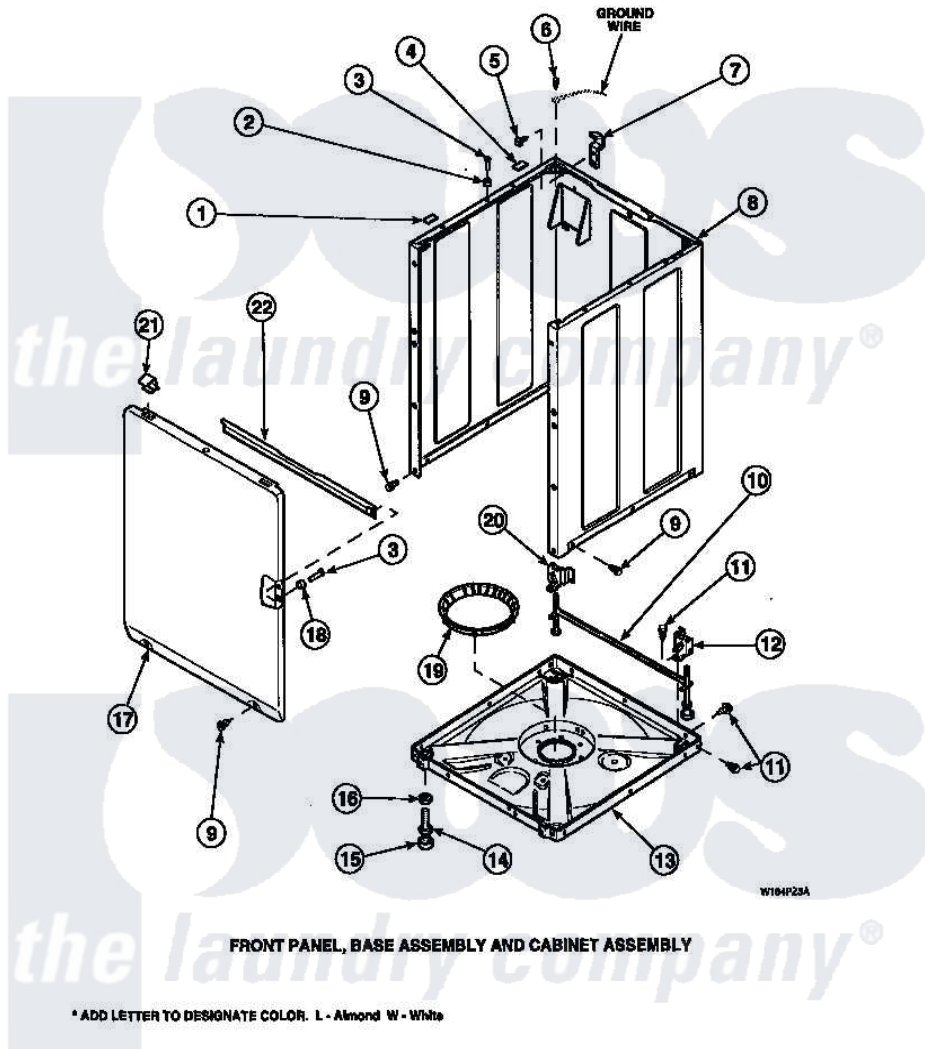

Amana LW6153LM (BOM: PLW6153LM A) 08 - FRONT PANEL, BASE ASSY AND CABINET ASSY

Amana Residential Amana LW6153LM (BOM: PLW6153LM A) Washer Parts Parts Diagram 08 - FRONT PANEL, BASE ASSY AND CABINET ASSY
 Click on the part number to view part

Item	Original Part Number	Replaced By	Status	Part Description
1	Y56128			Pad, Bumper
2	56079	505187		Locator, Panel
3	32671	Y014874		Screw, Idler Arm And Sleeve
4	36226			Pad, Bumper .25
5	34499		Not Available	SCREW, No.10B X 1/4 TAP IN HX
6	23962	W10116760		Screw
7	Y27103			Hinge, Hold-Down Lug
8	34475P		Not Available	CABINET
9	27196	27001200		Screw
10	34443			Assembly, Leg And Stabilier
11	35148		Not Available	SCREW, 1/4-14 X 3/8 HX HD
12	36036		Not Available	BRACKET, SLL-RIGHT
13	36599P			Assembly Nut/ Leg Base
"	34434P			Assembly Nut/Leg Base

14	Y34319	22003428	Leg, Adjustable
15	34318	40016001	Foot, Rubber
16	Y21899	40038101	Nut, Leg
17	34656P	Not Available	NOT GOOD No. SEE NOTE PNL, FRONT
18	28102		Locator, Panel
19	36108	Not Available	SNUBBER PAD & ISOLATOR
20	36037		Bracket, SII-Left
21	35865		Clip, Hold-Down Front Panel
22	Y35097	Not Available	BRACE, FRT PNL