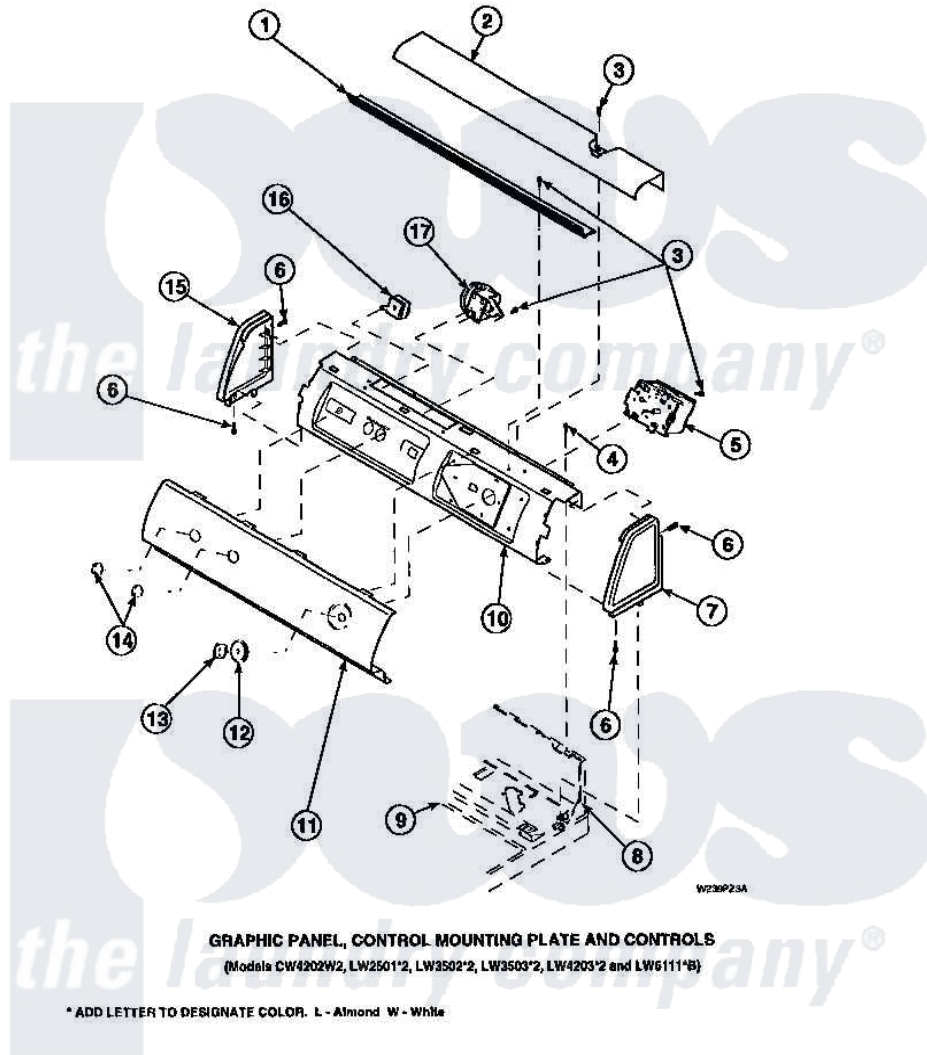

**Amana LW6153LM (BOM: PLW6153LM A) 09 - GRAPHIC PANEL, CTRL  
MTG PLATE AND CTRLS**

Amana Residential Amana LW6153LM (BOM: PLW6153LM A) Washer Parts Parts Diagram 09 - GRAPHIC PANEL, CTRL MTG PLATE AND CTRLS  
Click on the part number to view part

Item	Original Part Number	Replaced By	Status	Part Description
1	Y34826		Not Available	DIFFUSER,LAMP-CLEAR
3	23962	<a href="#">W10116760</a>		Screw
4	34904	<a href="#">489355</a>		Screw, 8 X 1/2
5	31239	<a href="#">31239P</a>		Timer 3 Cycle Package
6	501086	<a href="#">90767</a>		Screw, 8A X 3/8 HeX Washer Head Tapping
8	34903		Not Available	PANEL, BACK HOOD (USE 37782)
9	34902P		Not Available	TOP
10	34821		Not Available	CONTROL MOUNTING PLATE
16	<a href="#">35115</a>			Switch, TemPerature 3 P
17	35010	<a href="#">39035</a>		Switch, Pressure-Var