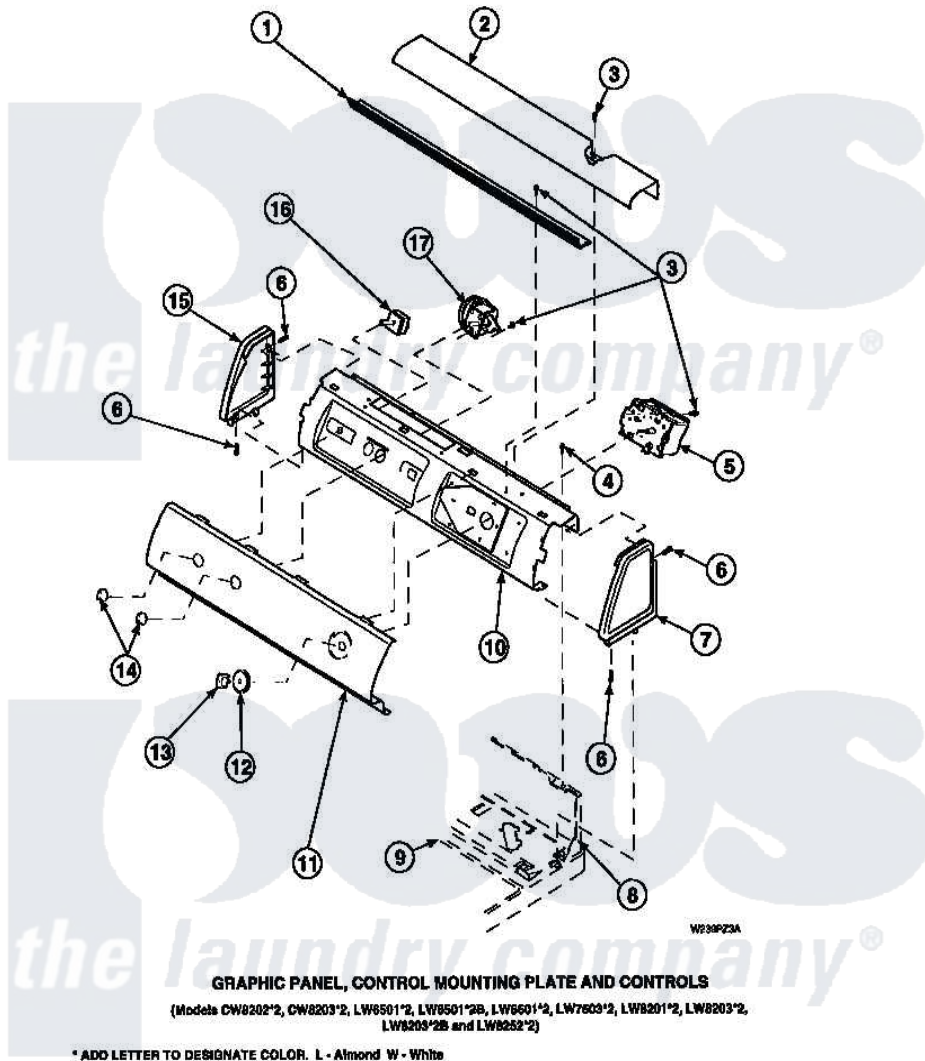

Amana LW6153LM (BOM: PLW6153LM A) 10 - GRAPHIC PANEL, CTRL MTG PLATE AND CTRLS

Amana Residential Amana LW6153LM (BOM: PLW6153LM A) Washer Parts Parts Diagram 10 - GRAPHIC PANEL, CTRL MTG PLATE AND CTRLS
 Click on the part number to view part

Item	Original Part Number	Replaced By	Status	Part Description
1	Y34826		Not Available	DIFFUSER,LAMP-CLEAR
2	34824		Not Available	TOP COVER
3	23962	W10116760		Screw
4	34904	489355		Screw, 8 X 1/2
5	31239	31239P		Timer 3 Cycle Package
6	501086	90767		Screw, 8A X 3/8 HeX Washer Head Tapping
7	34817		Not Available	END CAP(RIGHT)
8	34903		Not Available	PANEL, BACK HOOD (USE 37782)
9	34902P		Not Available	TOP
10	34821		Not Available	CONTROL MOUNTING PLATE
11	37681W		Not Available	PANEL, GRAPHICS (WHITE)
"	36613		Not Available	GRAPHIC PANEL
12	36700		Not Available	TIMER KNOB SKIRT

13	35333	Not Available	TIMER KNOB
14	36701	Not Available	KNOB, TEMP
15	34818	Not Available	END CAP(LEFT)
16	35115		Switch, TemPerature 3 P
17	35010	39035	Switch, Pressure-Var