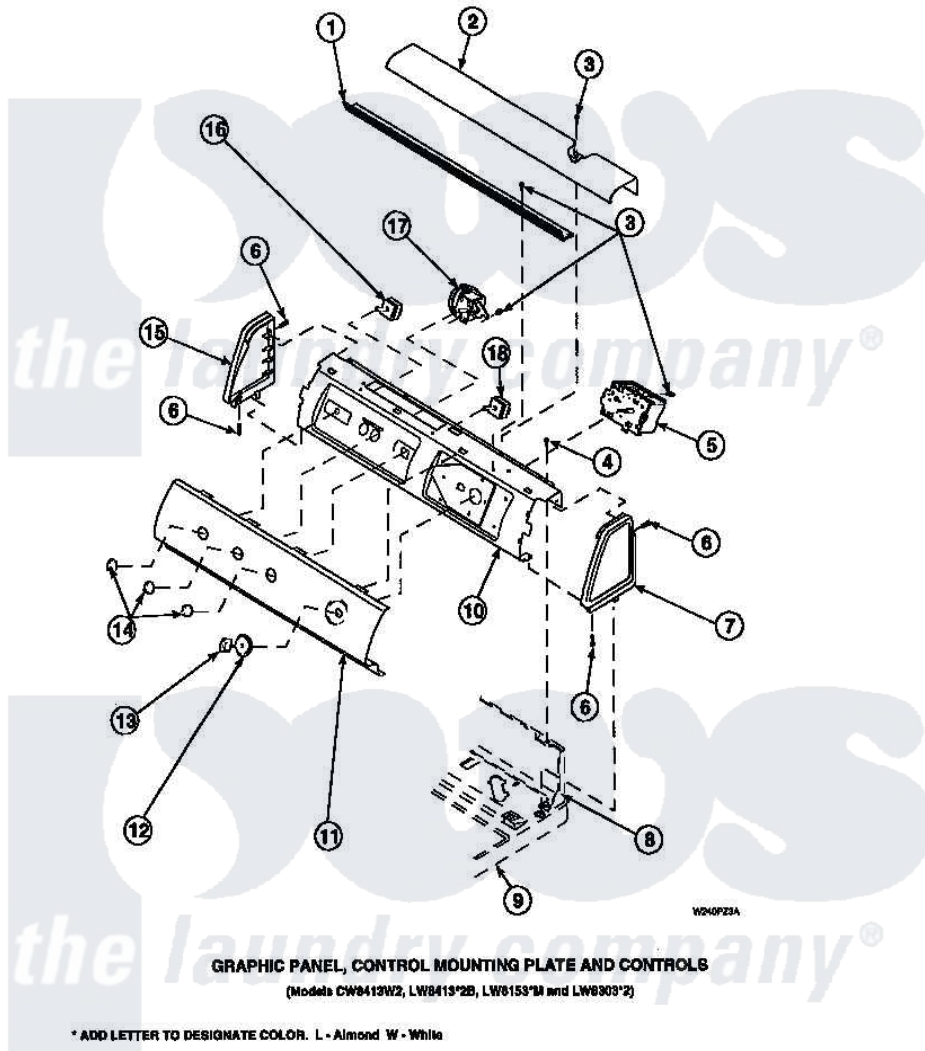

**Amana LW6153LM (BOM: PLW6153LM A) 11 - GRAPHIC PANEL, CTRL
MTG PLATE AND CTRLS**

Amana Residential Amana LW6153LM (BOM: PLW6153LM A) Washer Parts Parts Diagram 11 - GRAPHIC PANEL, CTRL MTG PLATE AND CTRLS
Click on the part number to view part

Item	Original Part Number	Replaced By	Status	Part Description
1	Y34826		Not Available	DIFFUSER,LAMP-CLEAR
2	34824		Not Available	TOP COVER
3	23962	W10116760		Screw
4	34904	489355		Screw, 8 X 1/2
5	36607			Timer, 4 Cycle
6	501086	90767		Screw, 8A X 3/8 HeX Washer Head Tapping
7	34817		Not Available	END CAP(RIGHT)
8	34903		Not Available	PANEL, BACK HOOD (USE 37782)
9	34902P		Not Available	TOP
10	34821		Not Available	CONTROL MOUNTING PLATE
11	36611		Not Available	PANEL, GRAPHICS
12	36700		Not Available	TIMER KNOB SKIRT
13	35333		Not Available	TIMER KNOB

14 36701
15 34818

Not Available
Not Available

KNOB, TEMP
END CAP(LEFT)