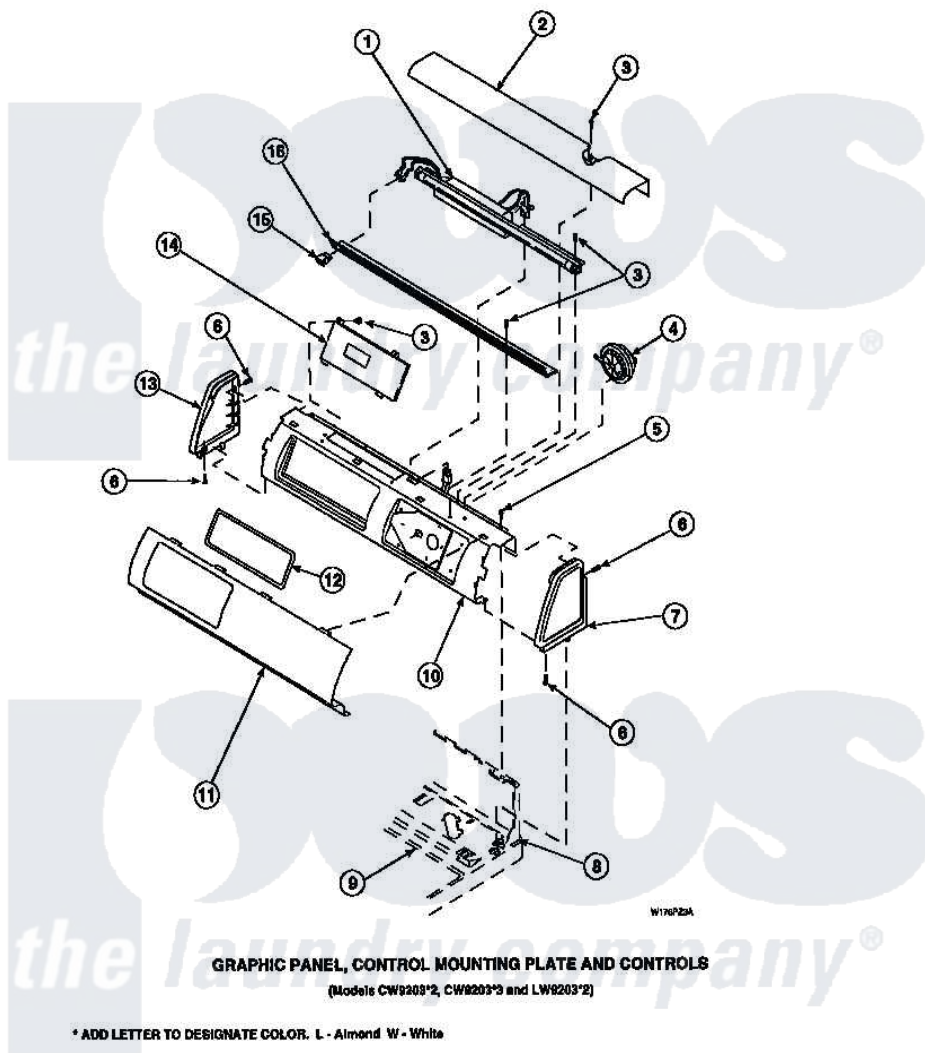

**Amana LW6153LM (BOM: PLW6153LM A) 12 - GRAPHIC PANEL, CTRL
MTG PLATE AND CTRLS**

Amana Residential Amana LW6153LM (BOM: PLW6153LM A) Washer Parts Parts Diagram 12 - GRAPHIC PANEL, CTRL MTG PLATE AND CTRLS
Click on the part number to view part

Item	Original Part Number	Replaced By	Status	Part Description
2	34824		Not Available	TOP COVER
3	23962	W10116760		Screw
5	34904	489355		Screw, 8 X 1/2
6	501086	90767		Screw, 8A X 3/8 HeX Washer Head Tapping
7	34817		Not Available	END CAP(RIGHT)
8	34903		Not Available	PANEL, BACK HOOD (USE 37782)
9	34902P		Not Available	TOP
13	34818		Not Available	END CAP(LEFT)