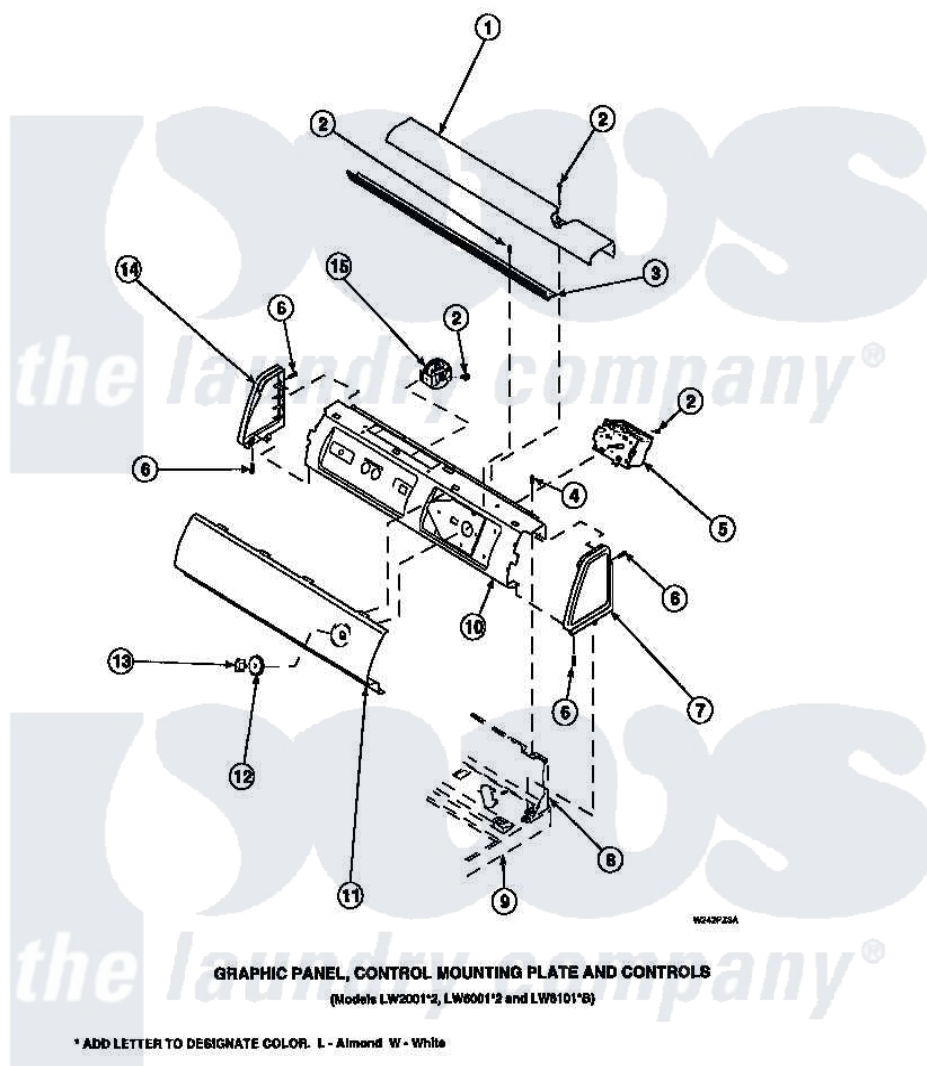

**Amana LW6153LM (BOM: PLW6153LM A) 13 - GRAPHIC PANEL, CTRL  
MTG PLATE AND CTRLS**

Amana Residential Amana LW6153LM (BOM: PLW6153LM A) Washer Parts Parts Diagram 13 - GRAPHIC PANEL, CTRL MTG PLATE AND CTRLS  
Click on the part number to view part

Item	Original Part Number	Replaced By	Status	Part Description
2	23962	<a href="#">W10116760</a>		Screw
3	Y34826		Not Available	DIFFUSER,LAMP-CLEAR
4	34904	<a href="#">489355</a>		Screw, 8 X 1/2
6	501086	<a href="#">90767</a>		Screw, 8A X 3/8 HeX Washer Head Tapping
7	34817		Not Available	END CAP(RIGHT)
8	34903		Not Available	PANEL, BACK HOOD (USE 37782)
9	34902P		Not Available	TOP
10	34821		Not Available	CONTROL MOUNTING PLATE
12	33817		Not Available	ASSY,TIMER SKIRT-BLACK
13	<a href="#">33897</a>			Knob, Timer-Washer-Blac
14	34818		Not Available	END CAP(LEFT)