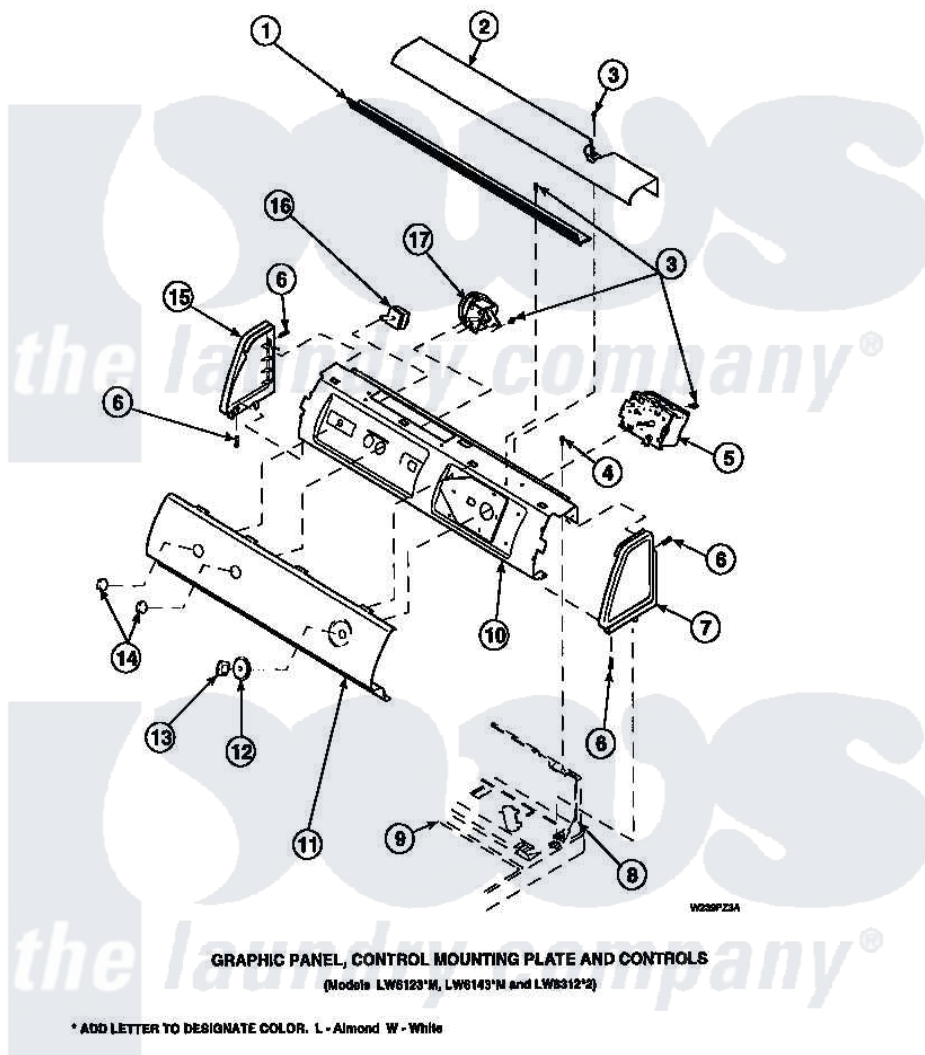

Amana LW6153LM (BOM: PLW6153LM A) 14 - GRAPHIC PANEL, CTRL MTG PLATE AND CTRLS

Amana Residential Amana LW6153LM (BOM: PLW6153LM A) Washer Parts Parts Diagram 14 - GRAPHIC PANEL, CTRL MTG PLATE AND CTRLS
Click on the part number to view part

Item	Original Part Number	Replaced By	Status	Part Description
1	Y34826		Not Available	DIFFUSER,LAMP-CLEAR
2	34824		Not Available	TOP COVER
3	23962	W10116760		Screw
4	34904	489355		Screw, 8 X 1/2
5	31239	31239P		Timer 3 Cycle Package
6	501086	90767		Screw, 8A X 3/8 HeX Washer Head Tapping
7	34817		Not Available	END CAP(RIGHT)
8	34903		Not Available	PANEL, BACK HOOD (USE 37782)
9	34902P		Not Available	TOP
10	34821		Not Available	CONTROL MOUNTING PLATE
12	36700		Not Available	TIMER KNOB SKIRT
13	35333		Not Available	TIMER KNOB
14	36701		Not Available	KNOB, TEMP