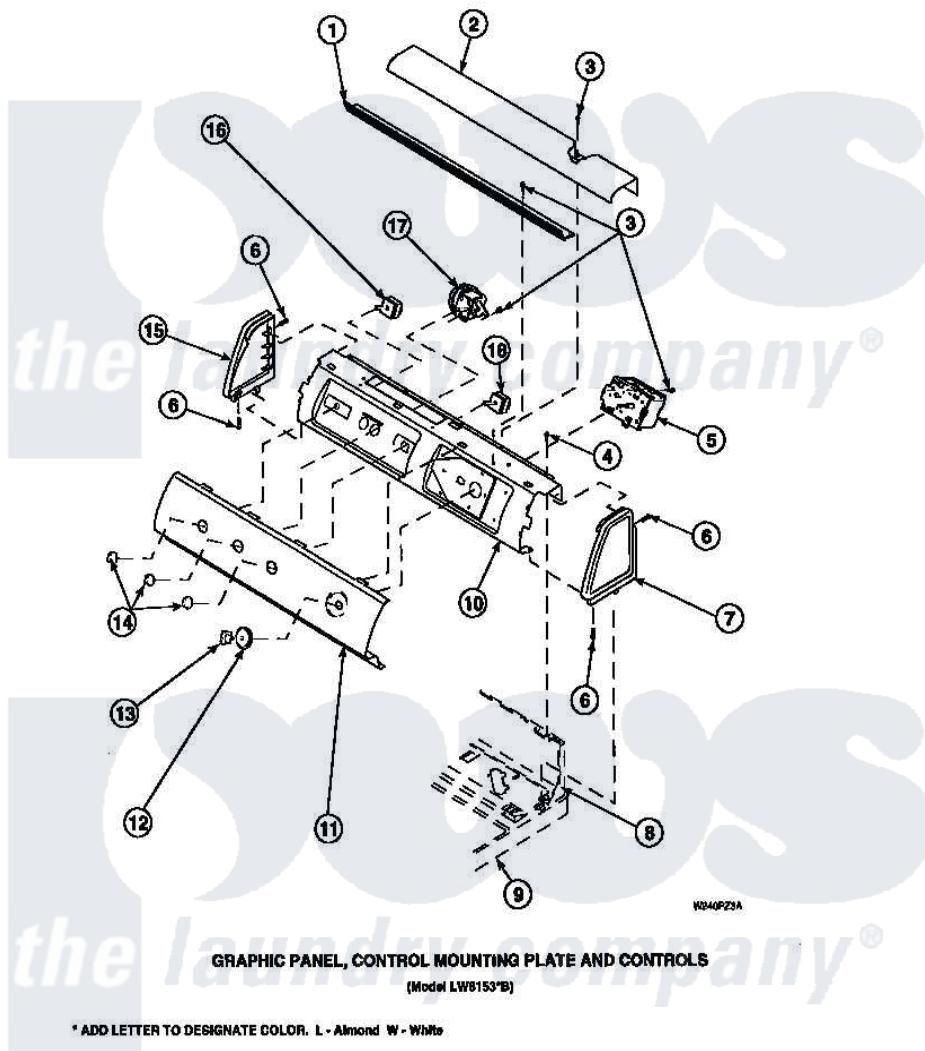

Amana LW6153LM (BOM: PLW6153LM A) 15 - GRAPHIC PANEL, CTRL MTG PLATE AND CTRLS

Amana Residential Amana LW6153LM (BOM: PLW6153LM A) Washer Parts Parts Diagram 15 - GRAPHIC PANEL, CTRL MTG PLATE AND CTRLS
 Click on the part number to view part

Item	Original Part Number	Replaced By	Status	Part Description
1	Y34826		Not Available	DIFFUSER,LAMP-CLEAR
3	23962	W10116760		Screw
4	34904	489355		Screw, 8 X 1/2
6	501086	90767		Screw, 8A X 3/8 HeX Washer Head Tapping
8	34903		Not Available	PANEL, BACK HOOD (USE 37782)
9	34902P		Not Available	TOP
10	34821		Not Available	CONTROL MOUNTING PLATE