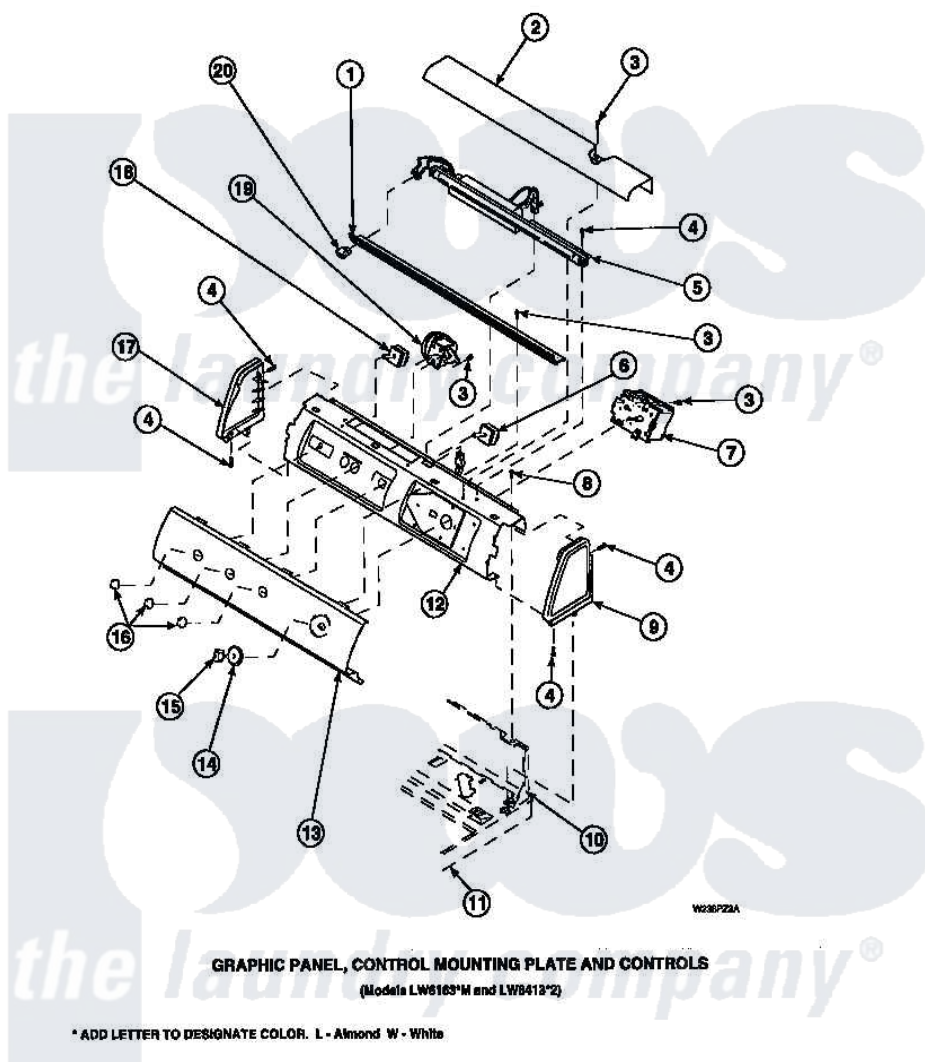

**Amana LW6153LM (BOM: PLW6153LM A) 16 - GRAPHIC PANEL, CTRL  
MTG PLATE AND CTRLS**

Amana Residential Amana LW6153LM (BOM: PLW6153LM A) Washer Parts Parts Diagram 16 - GRAPHIC PANEL, CTRL MTG PLATE AND CTRLS  
Click on the part number to view part

Item	Original Part Number	Replaced By	Status	Part Description
2	34824		Not Available	TOP COVER
3	23962	<a href="#">W10116760</a>		Screw
4	501086	<a href="#">90767</a>		Screw, 8A X 3/8 HeX Washer Head Tapping
8	34904	<a href="#">489355</a>		Screw, 8 X 1/2
9	34817		Not Available	END CAP(RIGHT)
10	34903		Not Available	PANEL, BACK HOOD (USE 37782)
11	34902P		Not Available	TOP
12	34821		Not Available	CONTROL MOUNTING PLATE
14	36700		Not Available	TIMER KNOB SKIRT
15	35333		Not Available	TIMER KNOB
16	36701		Not Available	KNOB, TEMP
17	34818		Not Available	END CAP(LEFT)