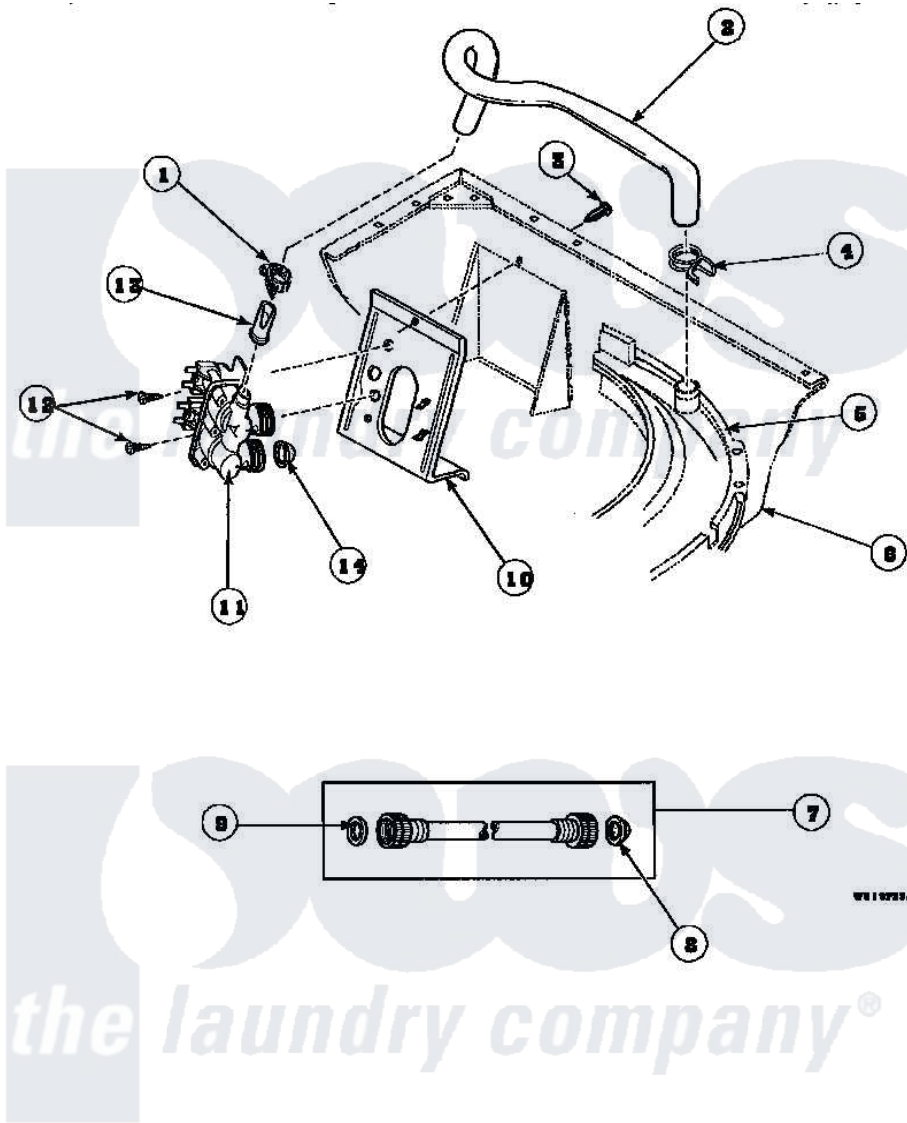

**Amana LW6153LM (BOM: PLW6153LM A) 17 - INLET/FILL HOSE & MIXING VLV MTG BRKT**

Amana Residential Amana LW6153LM (BOM: PLW6153LM A) Washer Parts Diagram 17 - INLET/FILL HOSE & MIXING VLV MTG BRKT  
 Click on the part number to view part

Item	Original Part Number	Replaced By	Status	Part Description
1	36801	<a href="#">596669</a>		Clamp, Manifold
2	35874	<a href="#">38155</a>		Hose, Mix Valve To TU
3	33562	<a href="#">27001200</a>		Screw
4	<a href="#">29210</a>			Hose Clamp
5	<a href="#">36025P</a>			Assembly, Tub Cover and Gasket
6	34475P		Not Available	CABINET
7	20618	<a href="#">21001467</a>		Hose- 10'
"	20617		Not Available	HOSE, INLET (8 FT)
"	28330P	<a href="#">202860</a>		Inlet Hose Assembly
8	28605	<a href="#">22002960</a>		Strainer, Washer Inlet
9	20290	<a href="#">Y013783</a>		Washer, Inlet Hose
10	34972	<a href="#">39407</a>		Bracket, Valve
11	34963	<a href="#">34963P</a>		Valve Mixing Package
12	501086	<a href="#">00767</a>		Screw, 8A X 3/8 HeX Washer