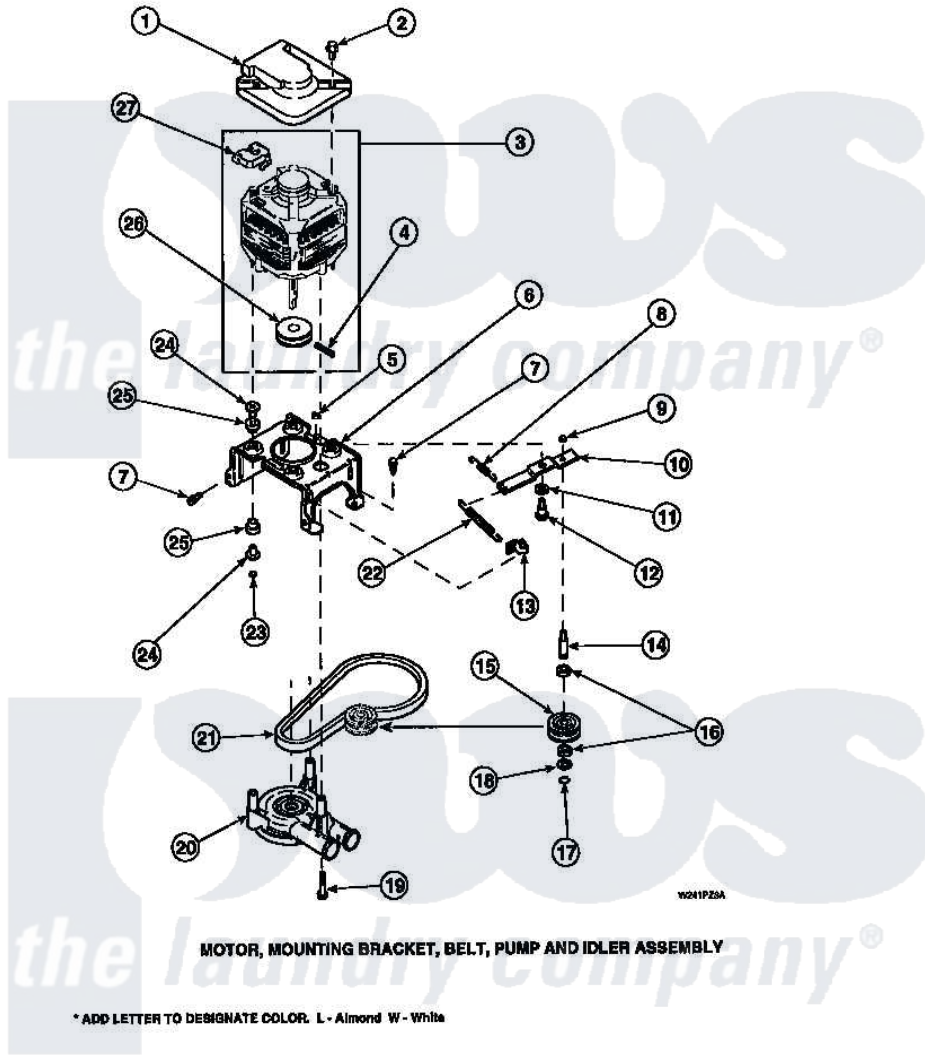

**Amana LW6153LM (BOM: PLW6153LM A) 20 - MOTOR, MTG BRKT, BELT, PUMP & IDLER ASSY**

Amana Residential Amana LW6153LM (BOM: PLW6153LM A) Washer Parts Parts Diagram 20 - MOTOR, MTG BRKT, BELT, PUMP & IDLER ASSY  
 Click on the part number to view part

Item	Original Part Number	Replaced By	Status	Part Description
1	34754	<a href="#">40112301</a>		Shield, Motor
2	36639	<a href="#">4312464</a>		Screw
3	34910P	<a href="#">27001215</a>		Motor W/Pulley
4	<a href="#">23750</a>			Pin, Roll
5	52566	<a href="#">27001225</a>		Nut, Jam Mid Lock 1/4-20
6	34890		Not Available	BRACKET, MOTOR MOUNT
"	<a href="#">37415P</a>			Kit, Motor Brkt
"	37415	<a href="#">37415P</a>		Kit, Motor Brkt
7	Y31645	<a href="#">27001200</a>		Screw
8	30620		Not Available	SPRING, IDLER LEVER HEL
9	28803	<a href="#">2221070</a>		Clamp, Nylon
10	31054	<a href="#">40041002</a>		Lever, Idler
"	37443	<a href="#">40041002</a>		Lever, Idler
11	81392	<a href="#">40054701</a>		Washer
12	27229	<a href="#">40038901</a>		Screw, 1/4-20

13	<a href="#">28849</a>		Clip, Spring
14	<a href="#">28802</a>		Shaft, Idler
15	28800	Not Available	WHEEL, IDLER
16	<a href="#">Y29443</a>		Washer, Felt
17	<a href="#">23748</a>		Ring, Retaining
18	<a href="#">52549</a>		Washer, 501 ID X3/4 Odx
19	Y34565	<a href="#">40063701</a>	Screw, 10-16 x 1.75
20	36863P	<a href="#">27001233</a>	Pump
21	<a href="#">28808</a>		Belt, Agitate And Spin
22	<a href="#">37366</a>		Spring, Idler
"	<a href="#">37606</a>		Spring, Idler Lever
23	35423	<a href="#">3400029</a>	Nut, Adapter Plate
24	<a href="#">34791</a>		Post, Mount-Motor
25	<a href="#">34788</a>		Mount, Motor
26	27171	Not Available	PULLEY, MOTOR
27	35632	Not Available	SWITCH, MOTOR