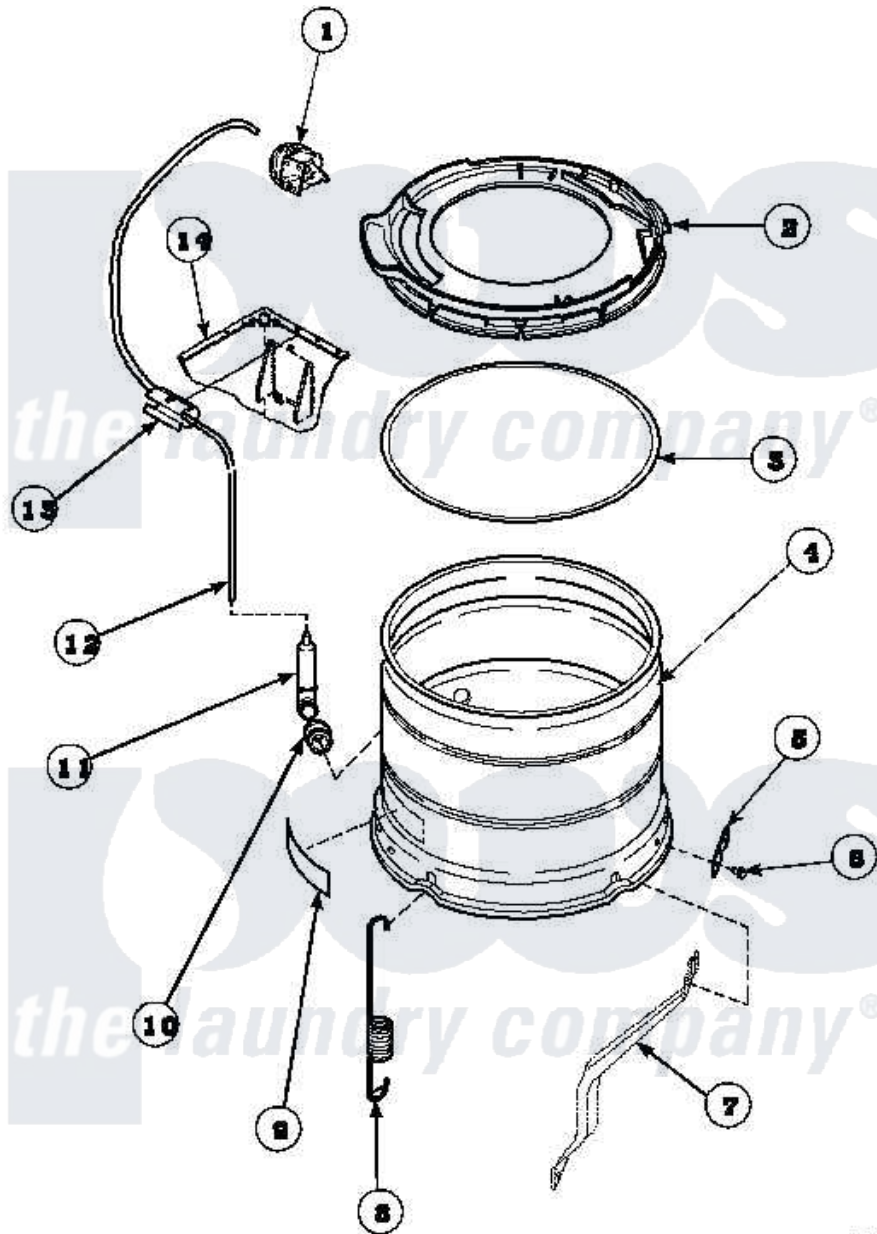

**Amana LW6153LM (BOM: PLW6153LM A) 21 - OUTER TUB, COVER AND PRESSURE HOSE**

Amana Residential Amana LW6153LM (BOM: PLW6153LM A) Washer Parts Parts Diagram 21 - OUTER TUB, COVER AND PRESSURE HOSE

Click on the part number to view part

Item	Original Part Number	Replaced By	Status	Part Description
1	35010	<a href="#">39035</a>		Switch, Pressure-Var
2	<a href="#">36025P</a>			Assembly, Tub Cover and Gasket
3	<a href="#">32857</a>			Gasket, Tub Cover Small
4	<a href="#">34439P</a>			Outer Tub
5	<a href="#">27926</a>			Plate, Leg .063
6	35369	<a href="#">40128701</a>		Screw, 5/16-18 X .50
7	<a href="#">34792</a>			Leg, Support
8	35947		Not Available	SPRING, TUB -SHORT
9	500049		Not Available	STICKER
10	29175	<a href="#">40037801</a>		Grommet
11	30907	<a href="#">40008501</a>		Assembly, Pressure Bulb
12	29213	<a href="#">39125</a>		Tubing 31
13	36985		Not Available	CLIP, HOSE
14	34475P		Not Available	CABINET