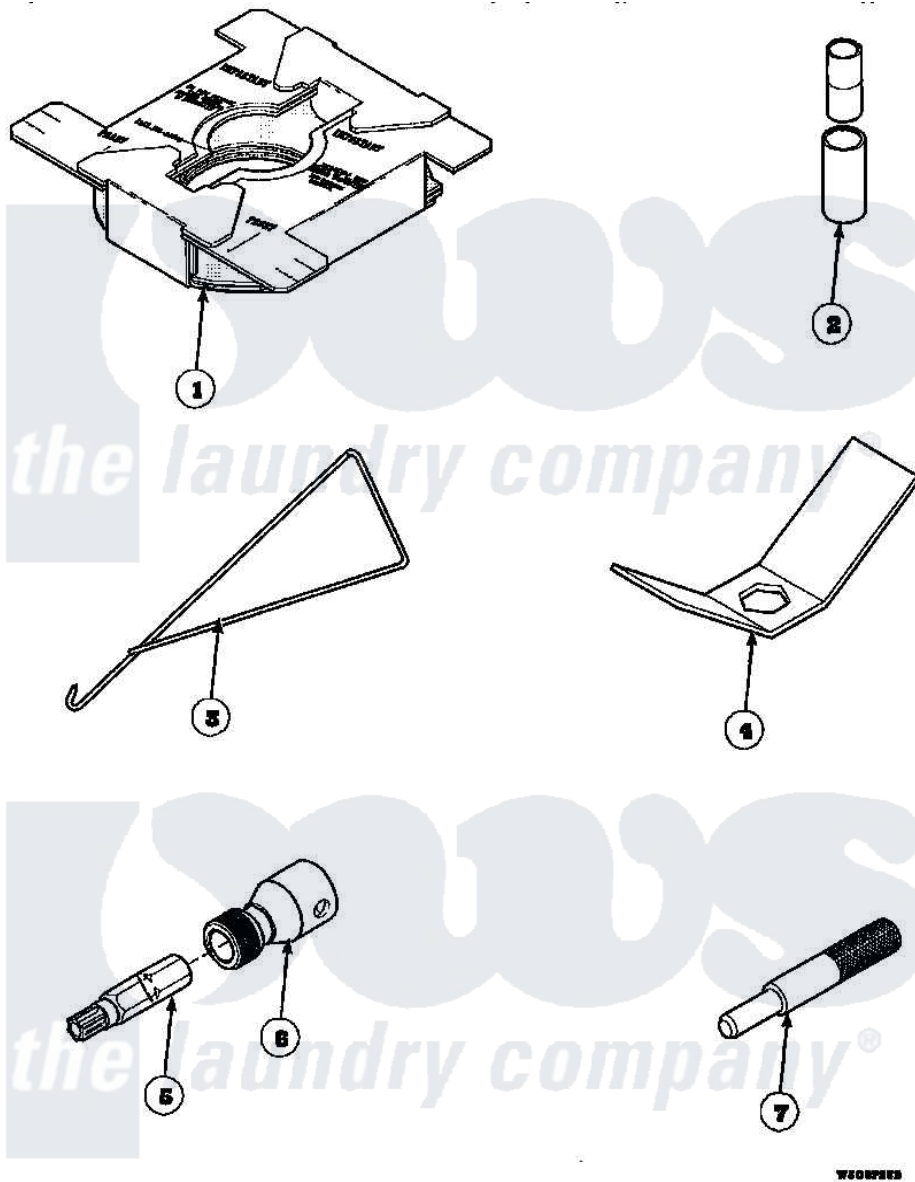

Amana LW6153LM (BOM: PLW6153LM A) 24 - SPECIAL TOOLS

Amana Residential Amana LW6153LM (BOM: PLW6153LM A) Washer Parts Diagram 24 - SPECIAL TOOLS
 Click on the part number to view part

Item	Original Part Number	Replaced By	Status	Part Description
1	36926		Not Available	BRACE, SHIPPING
2	242P4			Installer, Spring
3	289P4	321P4		Hook, Spring
4	237P4	306P4		Hex Wrench
5	282P4			T25 Tamper Resistant Bit
6	24161			Torx Bit Holder
7	305P4		Not Available	TOOL, TRANSMISSION PI
NI	555P3	725P3		Kit