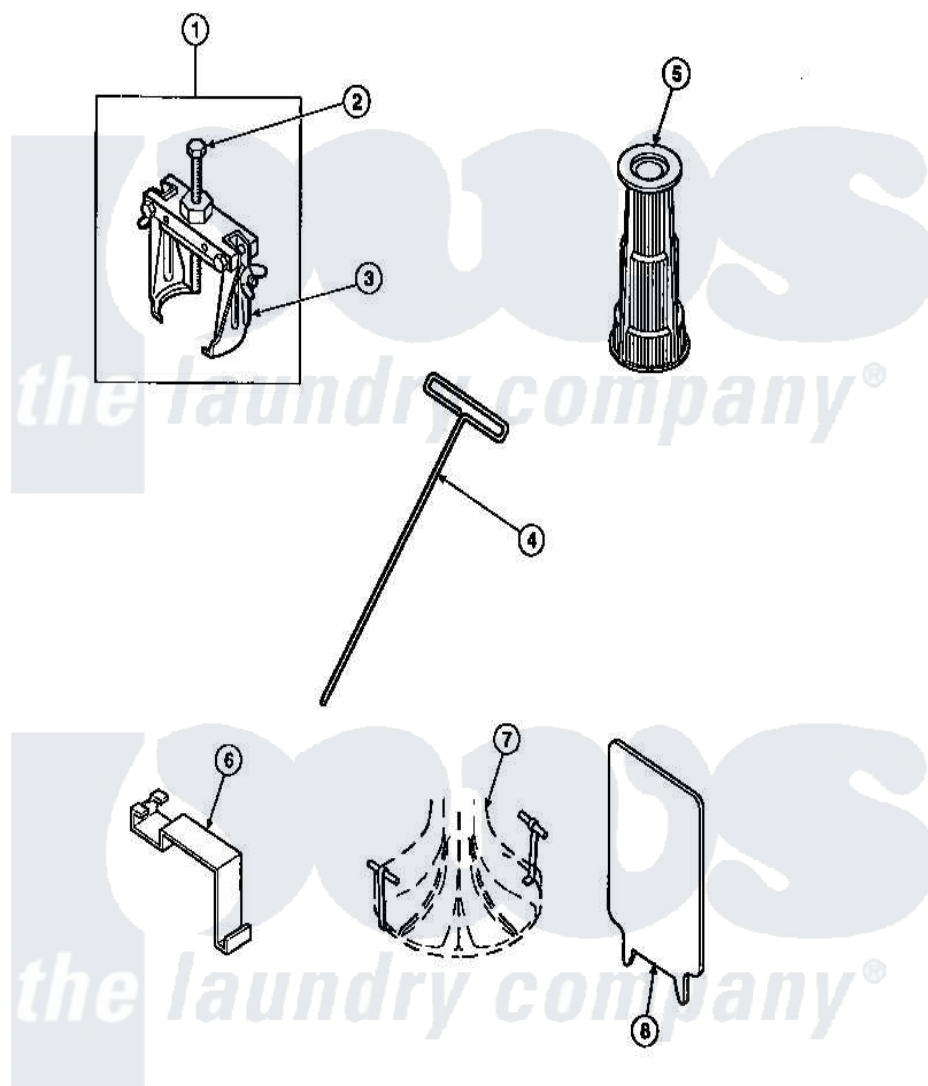

# Amana LW6153LM (BOM: PLW6153LM A) 25 - SPECIAL TOOLS

Amana Residential Amana LW6153LM (BOM: PLW6153LM A) Washer Parts Parts Diagram 25 - SPECIAL TOOLS

[Click on the part number to view part](#)

Item	Original Part Number	Replaced By	Status	Part Description
1	<a href="#">294P4</a>			Bell Tool
2	<a href="#">294P4B</a>			Drive Bell Bolt
3	<a href="#">294P4A</a>			Jaw, Drive Bell Tool
4	291P4		Not Available	WRENCH, T - ALLEN
5	<a href="#">293P4</a>			Seal Tool
6	<a href="#">273P4</a>			Tub Cover Gasket Tool
7	<a href="#">254P4P</a>			Agitator Hooks
8	<a href="#">272P4</a>			Tool, Lid Switch Instal
NI	555P3	<a href="#">725P3</a>		Kit