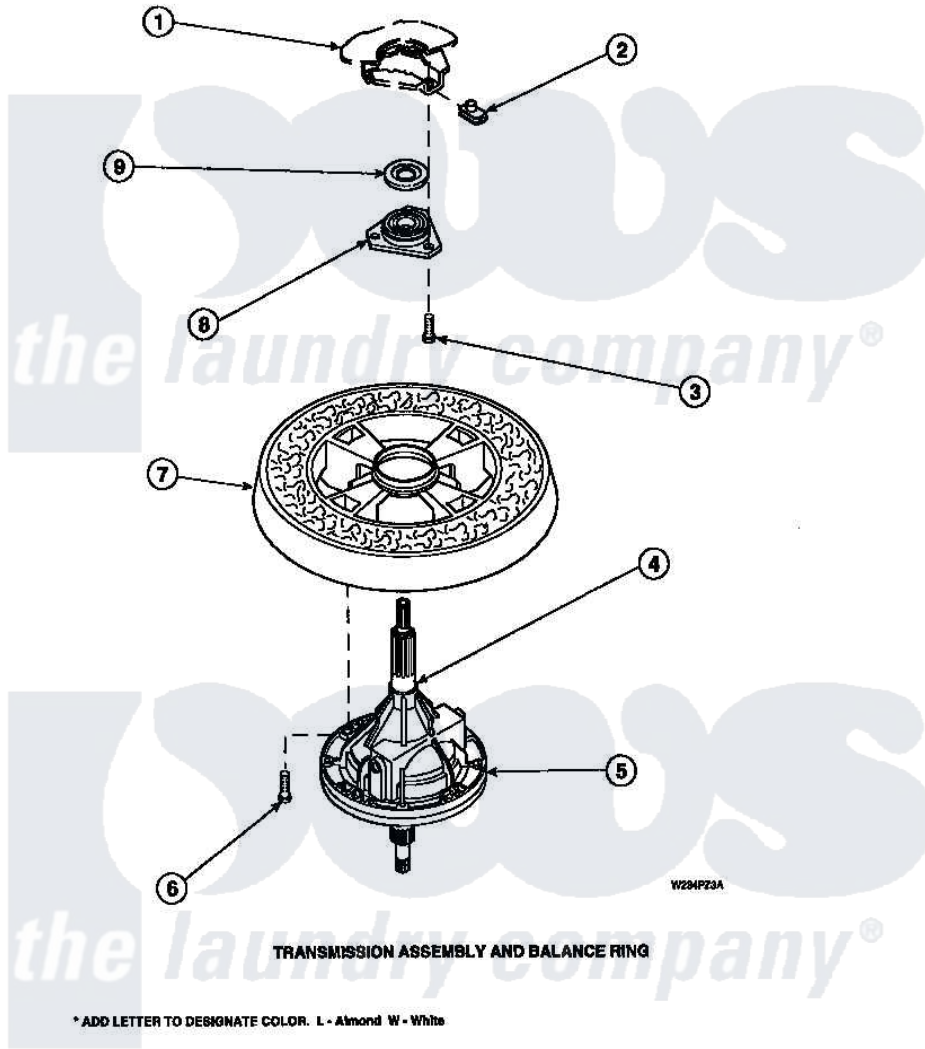

# Amana LW6153LM (BOM: PLW6153LM A) 27 - TRANSMISSION ASSY AND BALANCE RING

Amana Residential Amana LW6153LM (BOM: PLW6153LM A) Washer Parts Parts Diagram 27 - TRANSMISSION ASSY AND BALANCE RING

Click on the part number to view part

Item	Original Part Number	Replaced By	Status	Part Description
1	<a href="#">34438P</a>			Assembly, Outer Tub
"	<a href="#">34439P</a>			Outer Tub
2	<a href="#">27222</a>			Nut, Retainer 5/16-18
3	36991	<a href="#">3400500</a>		Bolt, 3405245 5/16-18 X 3/4
4	<a href="#">27604P</a>			Never-Seeze 1 Oz Tube
5	<a href="#">34526P</a>			Assembly, Transmission
6	37047		Not Available	SCREW, CAP
7	34731		Not Available	ASSY,BALANCE RING-COMPL
8	27182	<a href="#">40004201P</a>		Main Bearing Assembly
9	<a href="#">27187</a>			Flinger