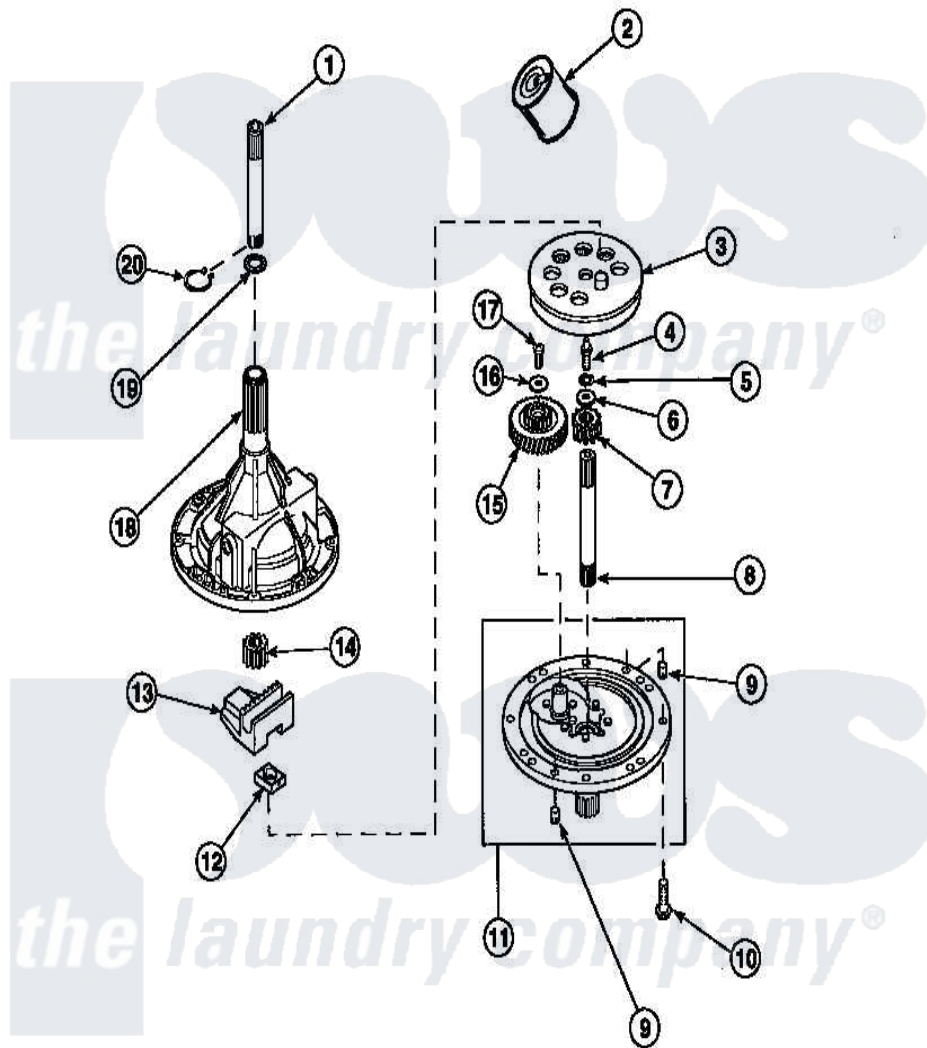

Amana LW6153LM (BOM: PLW6153LM B) 01 - 34526P TRANSMISSION ASSY

Amana Residential Amana LW6153LM (BOM: PLW6153LM B) Washer Parts Parts Diagram 01 - 34526P TRANSMISSION ASSY

[Click on the part number to view part](#)

Item	Original Part Number	Replaced By	Status	Part Description
1	Y36570			Shaft, Output
2	27243P			Oil, CW Transmission F-
3	26577			Assembly, Gear And Stud
4	27030		Not Available	SCREW, 1/4-20 SPECIAL
5	21456			Lockwasher, 1/4 Intshkp
6	26509	40041501		Washer
7	36562			Pinion, Drive
8	34853			Shaft, Input
9	27172			Pin, Dowel
10	32814		Not Available	SCREW, 1/4-20X7/8 SERRA
11	38290			Assembly, Cover
12	26493			Slide
13	Y31526			Rack
14	27003			Pinion, Agitator
15	29161			Gear, Reduction

16	29260	Not Available	WASHER
17	29273		Screw, 1/4-20 X 3/8
18	33223	Not Available	ASSY, TRANSMISSION CASE
19	35092		Washer, 3628id X 1.00 X .056
20	27197		Ring, Retaining
NI	37577P	Not Available	SEALANT