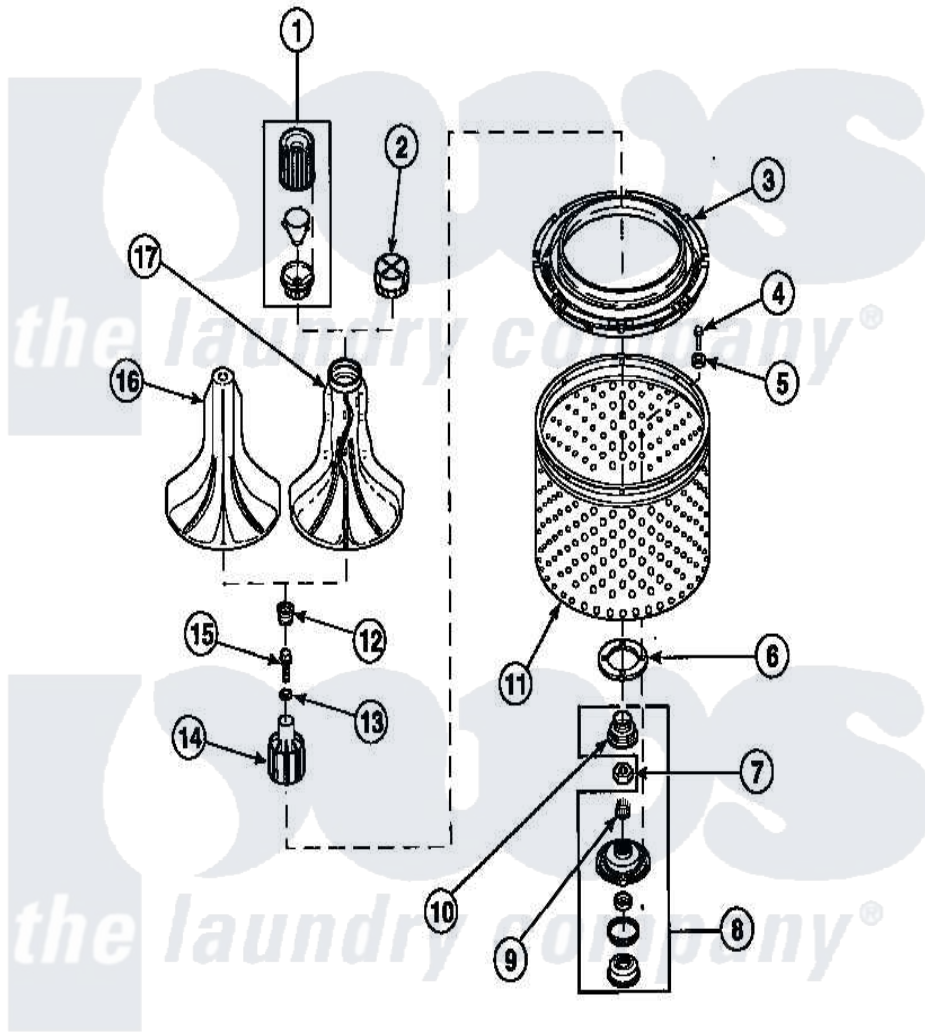

Amana LW6153LM (BOM: PLW6153LM B) 02 - AGITATOR/DRIVE BELL/SEAL KIT/TUB & HUB

Amana Residential Amana LW6153LM (BOM: PLW6153LM B) Washer Parts Parts Diagram 02 - AGITATOR/DRIVE BELL/SEAL KIT/TUB & HUB
 Click on the part number to view part

Item	Original Part Number	Replaced By	Status	Part Description
2	36515			Cap, Agitator
3	35035			Guard, Clothes
4	27202	W10116787		Screw
5	28094			Gasket
6	27125	39122		Gasket, Washtub
7	Y29220	40016301		Nut, Lock
9	29728	40008301		Insert, Spline
10	36425	40016101		Seal, Bell Drive
11	34521P			Assembly, Tub
12	36511	40008401		Plug, Bell
13	36472			O-Ring
14	36443P	R9900189		Kit, Drive Bell And Seal
15	34288	40065102		Screw, Shoulder 1/4
17	33174	40000501W		Agitator, Flex Vane