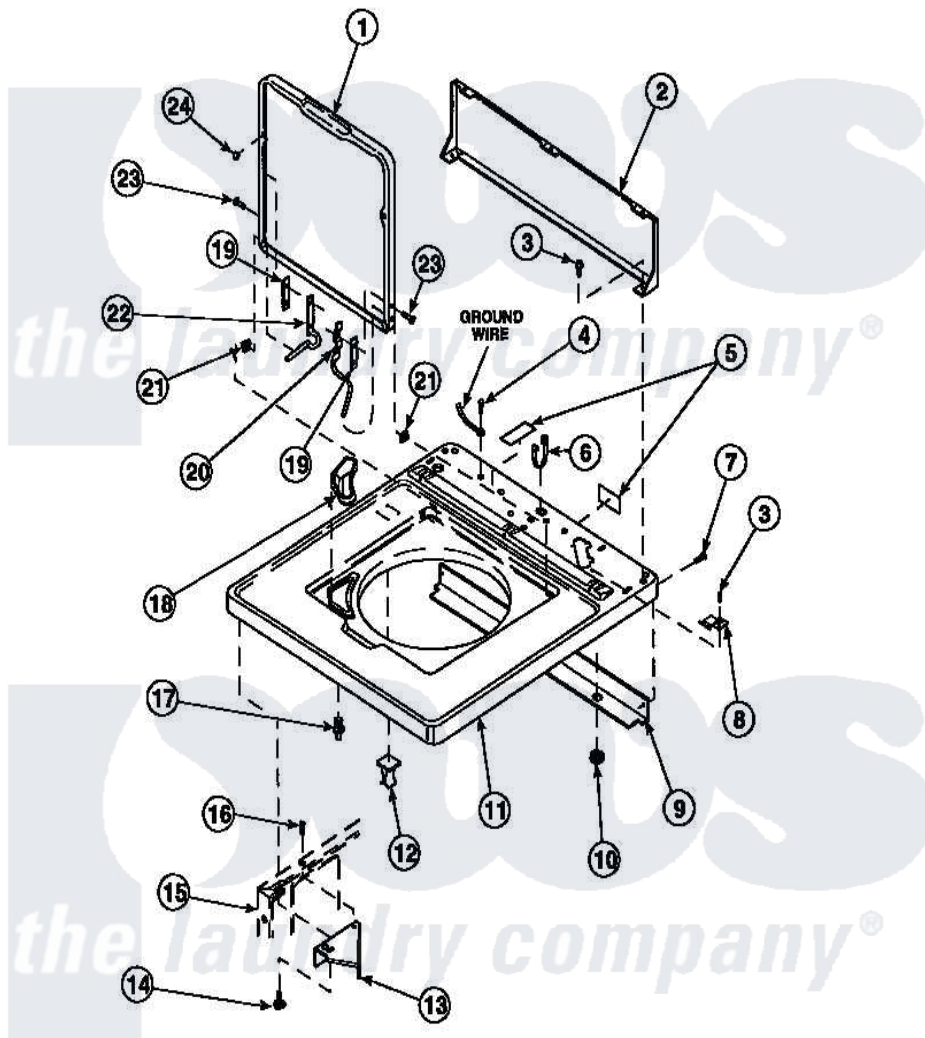

Amana LW6153LM (BOM: PLW6153LM B) 05 - CAB TOP/LOADING DR & CTRL HOOD REAR PAN

Amana Residential Amana LW6153LM (BOM: PLW6153LM B) Washer Parts Parts Diagram 05 - CAB TOP/LOADING DR & CTRL HOOD REAR PAN
 Click on the part number to view part

Item	Original Part Number	Replaced By	Status	Part Description
2	34903		Not Available	PANEL, BACK HOOD (USE 37782)
3	23962	W10116760		Screw
4	52909			Screw, 10B-16 X 1/2 HeX
6	21903	211881		Grommet, Cord Part Not Used-Gas Models Only
7	27196	27001200		Screw
8	35887	40063901		Clip, Hold Down
11	34902P		Not Available	TOP
12	36519		Not Available	CLIP
13	36034			Bracket, Director-Module
14	Y31644	27001200		Screw
15	34475P		Not Available	CABINET
16	36035		Not Available	SCREW,8-18X3/8 PHIL FLT HD
17	56534			Barrel, Support