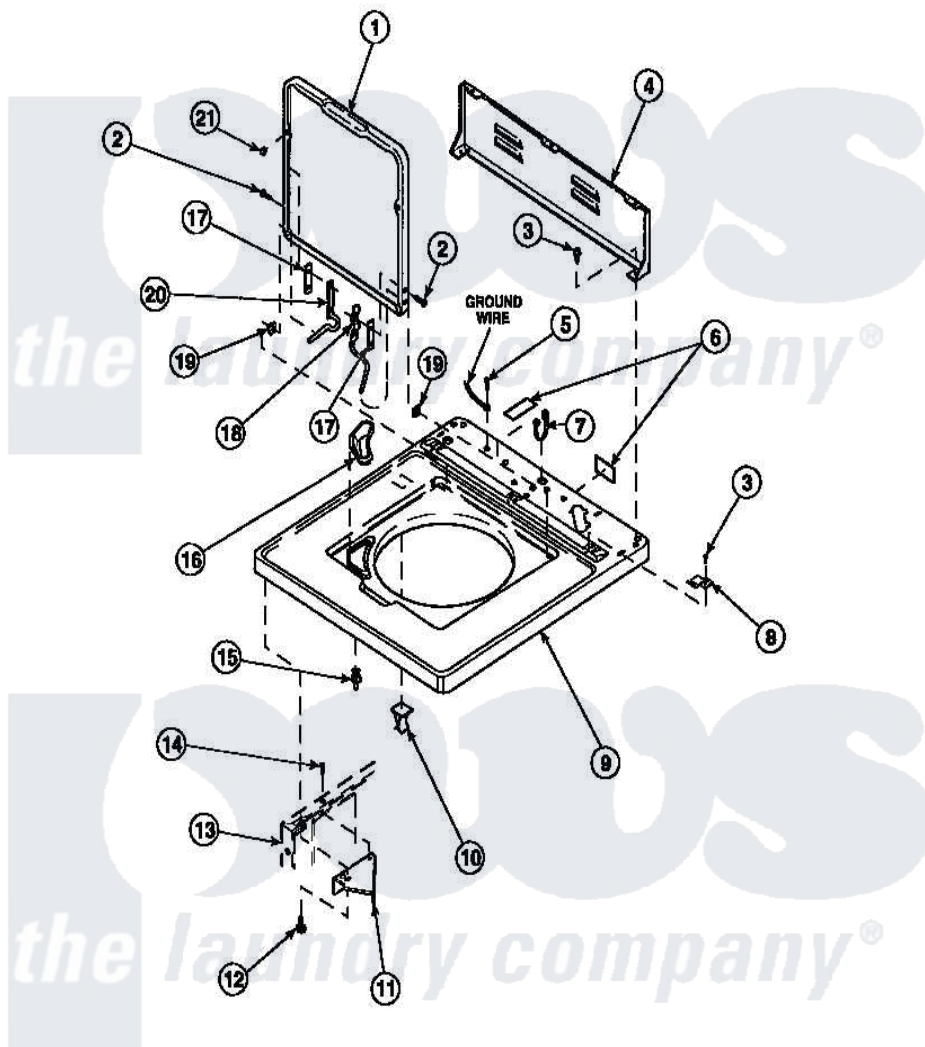

Amana LW6153LM (BOM: PLW6153LM B) 06 - CAB TOP/LOADING DR & CTRL HOOD REAR PAN

Amana Residential Amana LW6153LM (BOM: PLW6153LM B) Washer Parts Parts Diagram 06 - CAB TOP/LOADING DR & CTRL HOOD REAR PAN
 Click on the part number to view part

Item	Original Part Number	Replaced By	Status	Part Description
1	33541P		Not Available	LID
2	34337	W10119828		Screw, Lid Hinge Mounting
3	23962	W10116760		Screw
4	34903		Not Available	PANEL, BACK HOOD (USE 37782)
5	52909			Screw, 10B-16 X 1/2 HeX
6	24903		Not Available	STICKER,DISCONNECT POW
7	21903	211881		Grommet, Cord Part Not Used-Gas Models Only
8	35887	40063901		Clip, Hold Down
9	34902P		Not Available	TOP
10	36519		Not Available	CLIP
11	36034			Bracket, Director-Module
12	Y31644	27001200		Screw
13	34475P		Not Available	CABINET

14	36035	Not Available	SCREW,8-18X3/8 PHIL FLT HD
15	56534		Barrel, Support
16	34776	Not Available	DISPENSER,BLEACH
17	34338		Gasket, Hinge
18	36437		Hinge, Lid R
19	33446	4008201	Bushing, Hinge
20	36513		Hinge, Left
21	21685	40038001	Bumper