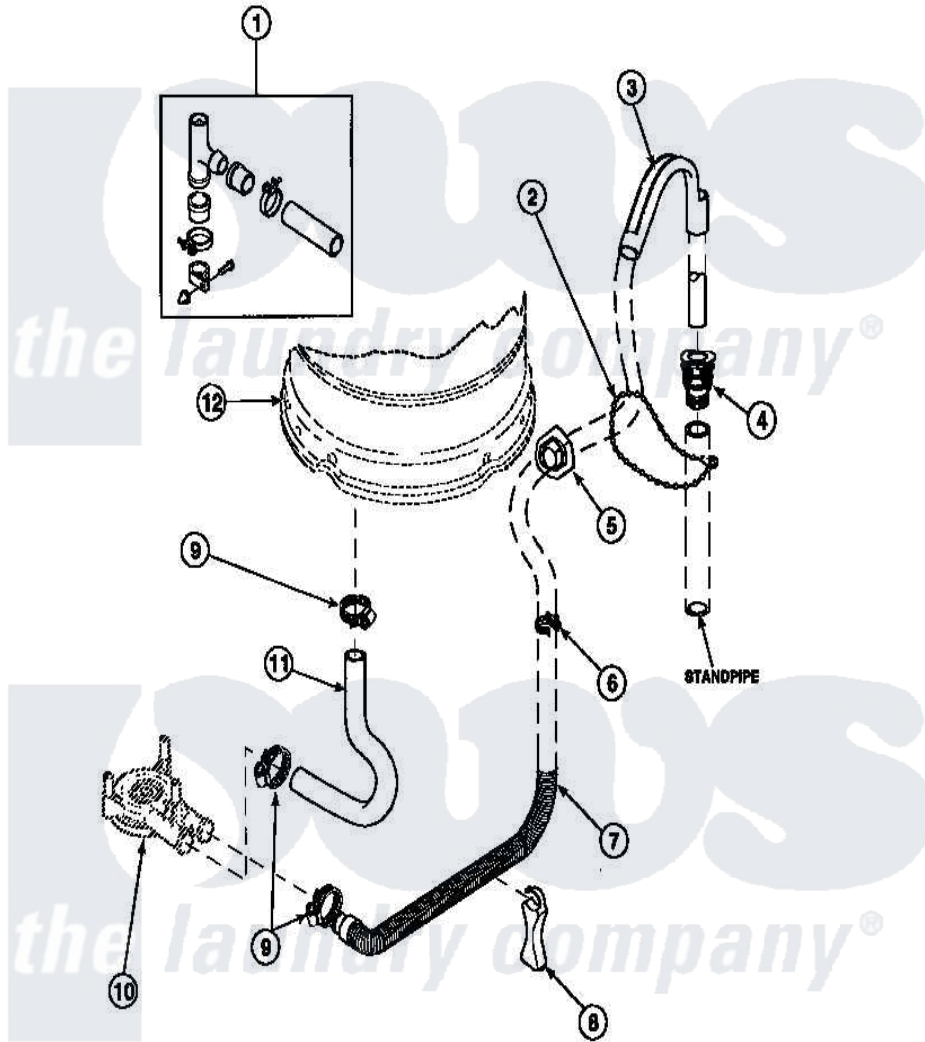

Amana LW6153LM (BOM: PLW6153LM B) 07 - DRAIN HOSE AND SIPHON BREAK

Amana Residential Amana LW6153LM (BOM: PLW6153LM B) Washer Parts Parts Diagram 07 - DRAIN HOSE AND SIPHON BREAK

Click on the part number to view part

Item	Original Part Number	Replaced By	Status	Part Description
1	562P3	76660		Break-Sphn
2	33489	8539404		Tie-Wire
3	33615	22003814		Retainer, Drain Hose
4	36878	40008101		Adapter, Standpipe
5	32219			Relief, Strain
6	36014			Clip, Retainer-Hose
7	37245	40053901		Hose, Drain
8	36522			Hose Support
"	35487			Support, Hose
9	36802	285655		Clamp, Hose
10	36863P	27001233		Pump
11	35752			Hose, Tub To Pump-Ddp
12	34439P			Outer Tub