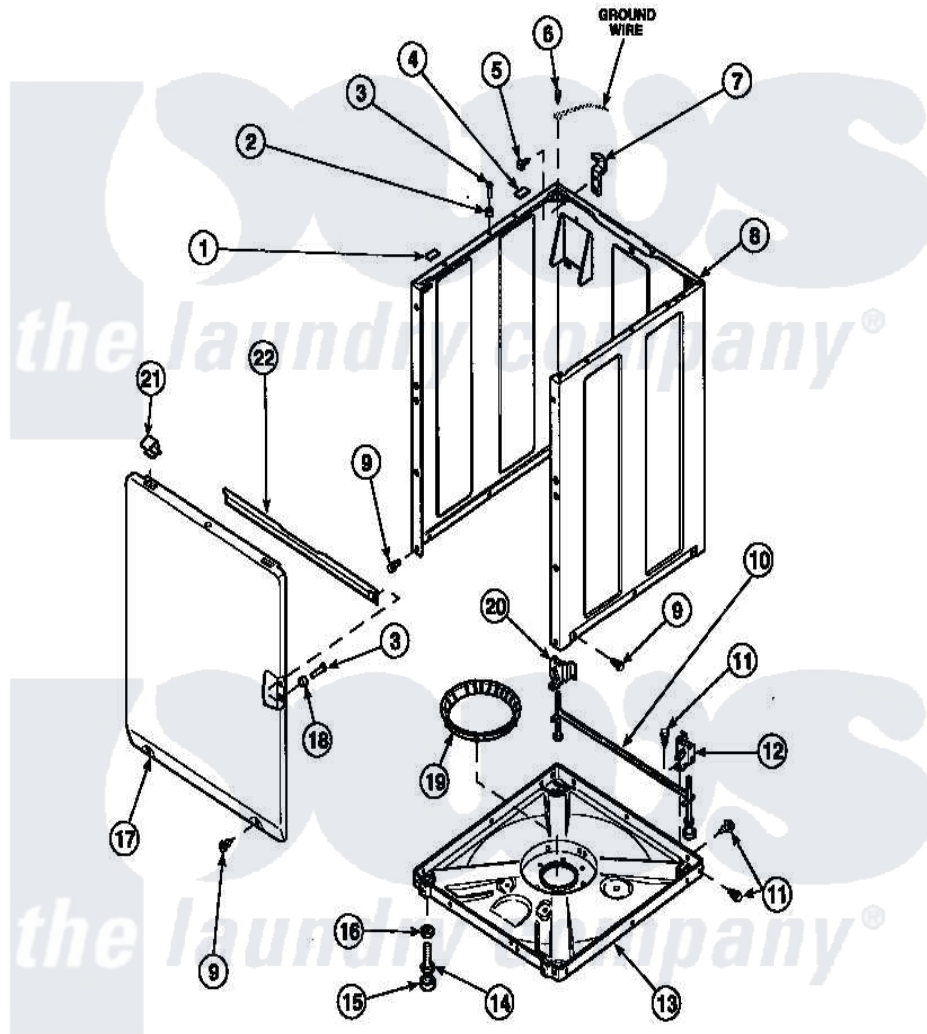

**Amana LW6153LM (BOM: PLW6153LM B) 08 - FRONT PANEL, BASE ASSY AND CABINET ASSY**

Amana Residential Amana LW6153LM (BOM: PLW6153LM B) Washer Parts Parts Diagram 08 - FRONT PANEL, BASE ASSY AND CABINET ASSY  
 Click on the part number to view part

Item	Original Part Number	Replaced By	Status	Part Description
1	<a href="#">Y56128</a>			Pad, Bumper
2	56079	<a href="#">505187</a>		Locator, Panel
3	32671	<a href="#">Y014874</a>		Screw, Idler Arm And Sleeve
4	<a href="#">36226</a>			Pad, Bumper .25
5	34499		Not Available	SCREW, No.10B X 1/4 TAP IN HX
6	23962	<a href="#">W10116760</a>		Screw
7	<a href="#">Y27103</a>			Hinge, Hold-Down Lug
8	34475P		Not Available	CABINET
9	27196	<a href="#">27001200</a>		Screw
10	<a href="#">34443</a>			Assembly, Leg And Stabilier
11	35148		Not Available	SCREW, 1/4-14 X 3/8 HX HD
12	36036		Not Available	BRACKET, SLL-RIGHT
13	<a href="#">36599P</a>			Assembly Nut/ Leg Base
"	<a href="#">34434P</a>			Assembly Nut/Leg Base

14	Y34319	<a href="#">22003428</a>	Leg, Adjustable
15	34318	<a href="#">40016001</a>	Foot, Rubber
16	Y21899	<a href="#">40038101</a>	Nut, Leg
17	34656P	Not Available	NOT GOOD No. SEE NOTE PNL, FRONT
18	<a href="#">28102</a>		Locator, Panel
19	36108	Not Available	SNUBBER PAD & ISOLATOR
20	<a href="#">36037</a>		Bracket, SII-Left
21	<a href="#">35865</a>		Clip, Hold-Down Front Panel
22	Y35097	Not Available	BRACE, FRT PNL