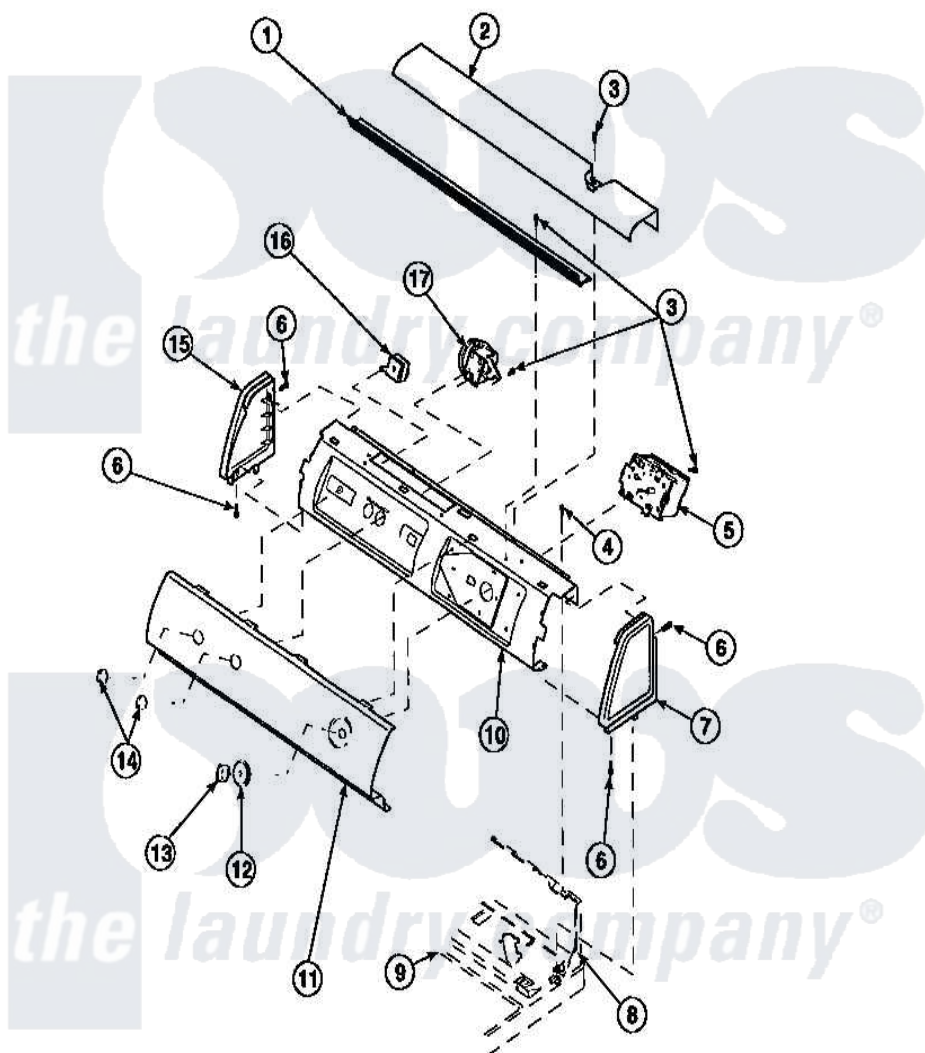

**Amana LW6153LM (BOM: PLW6153LM B) 09 - GRAPHIC PANEL, CTRL
MTG PLATE AND CTRLS**

Amana Residential Amana LW6153LM (BOM: PLW6153LM B) Washer Parts Parts Diagram 09 - GRAPHIC PANEL, CTRL MTG PLATE AND CTRLS
Click on the part number to view part

Item	Original Part Number	Replaced By	Status	Part Description
1	Y34826		Not Available	DIFFUSER,LAMP-CLEAR
3	23962	W10116760		Screw
4	34904	489355		Screw, 8 X 1/2
5	31239	31239P		Timer 3 Cycle Package
6	501086	90767		Screw, 8A X 3/8 HeX Washer Head Tapping
8	34903		Not Available	PANEL, BACK HOOD (USE 37782)
9	34902P		Not Available	TOP
10	34821		Not Available	CONTROL MOUNTING PLATE
16	35115			Switch, TemPerature 3 P
17	35010	39035		Switch, Pressure-Var