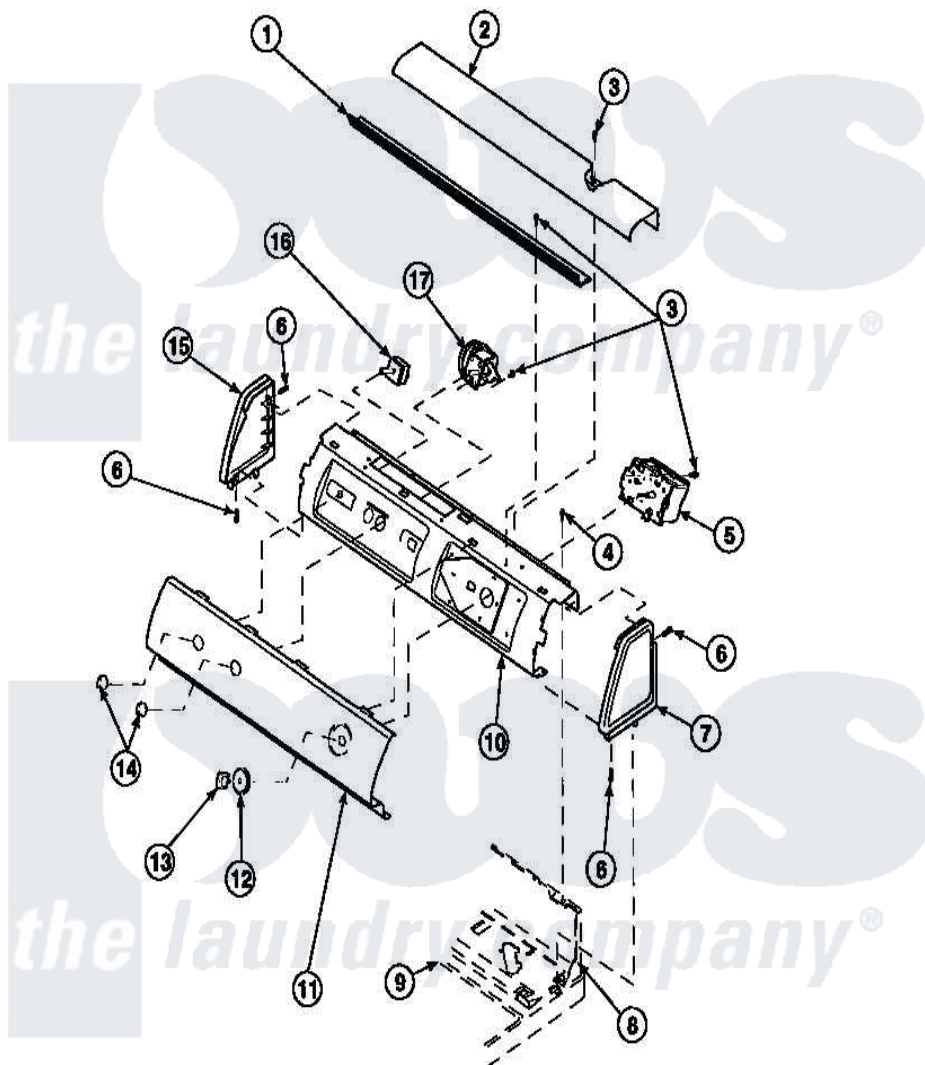

**Amana LW6153LM (BOM: PLW6153LM B) 10 - GRAPHIC PANEL, CTRL
MTG PLATE AND CTRLS**

Amana Residential Amana LW6153LM (BOM: PLW6153LM B) Washer Parts Parts Diagram 10 - GRAPHIC PANEL, CTRL MTG PLATE AND CTRLS
Click on the part number to view part

Item	Original Part Number	Replaced By	Status	Part Description
1	Y34826		Not Available	DIFFUSER,LAMP-CLEAR
2	34824		Not Available	TOP COVER
3	23962	W10116760		Screw
4	34904	489355		Screw, 8 X 1/2
5	31239	31239P		Timer 3 Cycle Package
6	501086	90767		Screw, 8A X 3/8 HeX Washer Head Tapping
7	34817		Not Available	END CAP(RIGHT)
8	34903		Not Available	PANEL, BACK HOOD (USE 37782)
9	34902P		Not Available	TOP
10	34821		Not Available	CONTROL MOUNTING PLATE
12	36700		Not Available	TIMER KNOB SKIRT
13	35333		Not Available	TIMER KNOB
14	36701		Not Available	KNOB, TEMP

15 34818

Not Available

END CAP(LEFT)

16 [35115](#)

Switch, TemPerature 3 P

17 35010

[39035](#)

Switch, Pressure-Var