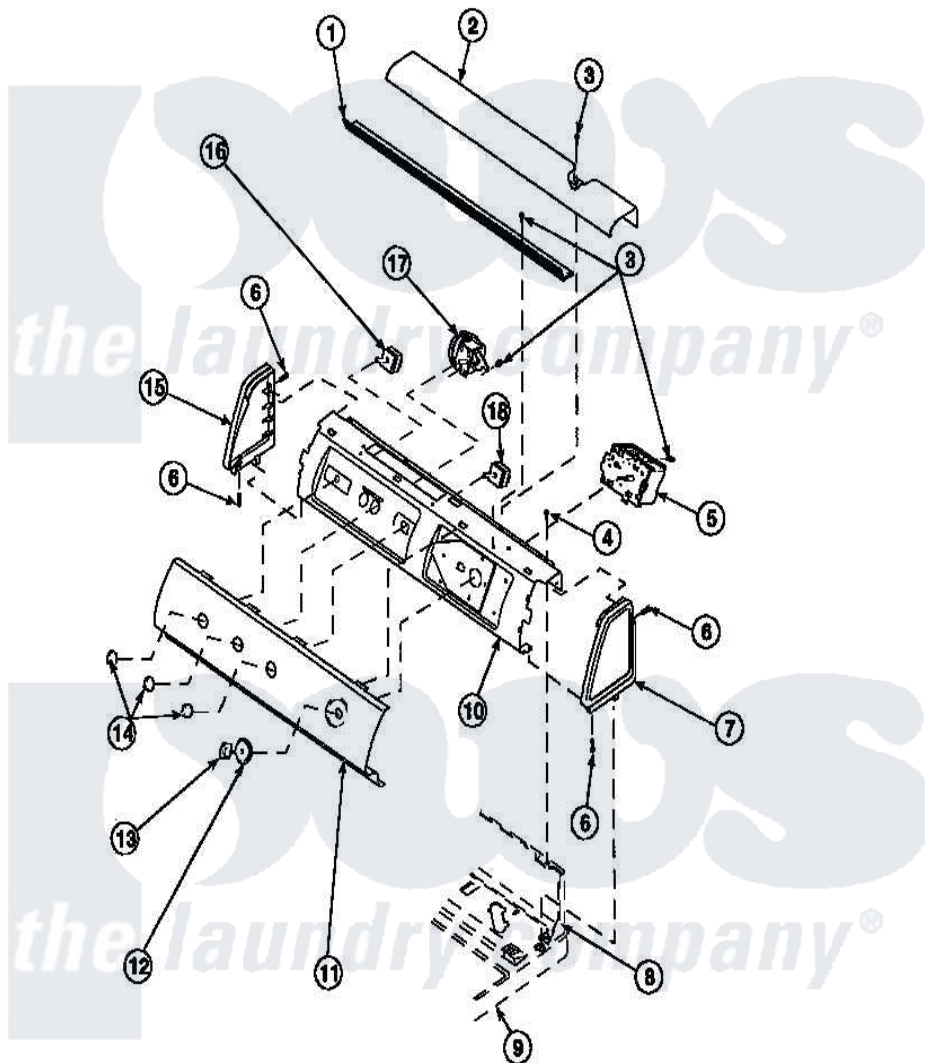

**Amana LW6153LM (BOM: PLW6153LM B) 11 - GRAPHIC PANEL, CTRL
MTG PLATE AND CTRLS**

Amana Residential Amana LW6153LM (BOM: PLW6153LM B) Washer Parts Parts Diagram 11 - GRAPHIC PANEL, CTRL MTG PLATE AND CTRLS
Click on the part number to view part

Item	Original Part Number	Replaced By	Status	Part Description
1	Y34826		Not Available	DIFFUSER,LAMP-CLEAR
2	34824		Not Available	TOP COVER
3	23962	W10116760		Screw
4	34904	489355		Screw, 8 X 1/2
6	501086	90767		Screw, 8A X 3/8 HeX Washer Head Tapping
7	34817		Not Available	END CAP(RIGHT)
8	34903		Not Available	PANEL, BACK HOOD (USE 37782)
9	34902P		Not Available	TOP
10	34821		Not Available	CONTROL MOUNTING PLATE
12	36700		Not Available	TIMER KNOB SKIRT
13	35333		Not Available	TIMER KNOB
14	36701		Not Available	KNOB, TEMP
15	34818		Not Available	END CAP(LEFT)