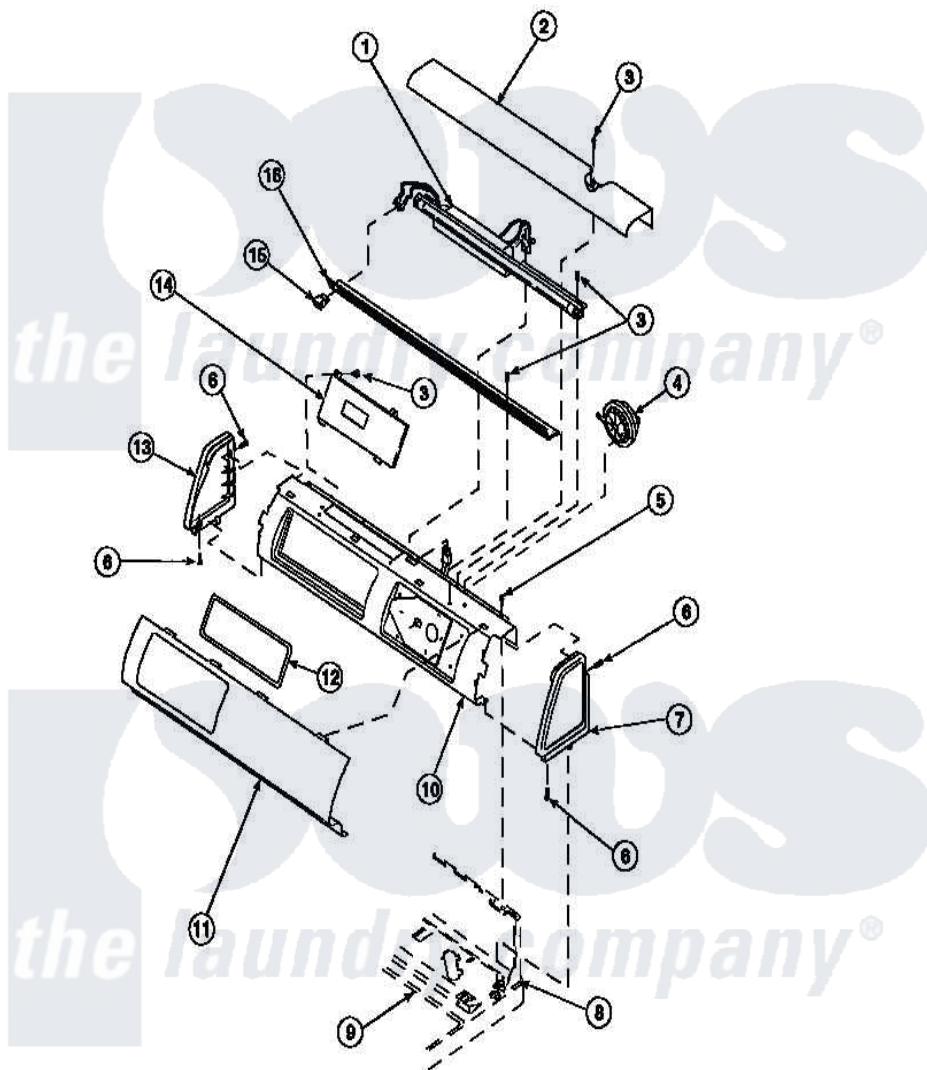

**Amana LW6153LM (BOM: PLW6153LM B) 12 - GRAPHIC PANEL, CTRL  
MTG PLATE AND CTRLS**

Amana Residential Amana LW6153LM (BOM: PLW6153LM B) Washer Parts Parts Diagram 12 - GRAPHIC PANEL, CTRL MTG PLATE AND CTRLS  
Click on the part number to view part

Item	Original Part Number	Replaced By	Status	Part Description
2	34824		Not Available	TOP COVER
3	23962	<a href="#">W10116760</a>		Screw
5	34904	<a href="#">489355</a>		Screw, 8 X 1/2
6	501086	<a href="#">90767</a>		Screw, 8A X 3/8 HeX Washer Head Tapping
7	34817		Not Available	END CAP(RIGHT)
8	34903		Not Available	PANEL, BACK HOOD (USE 37782)
9	34902P		Not Available	TOP
13	34818		Not Available	END CAP(LEFT)