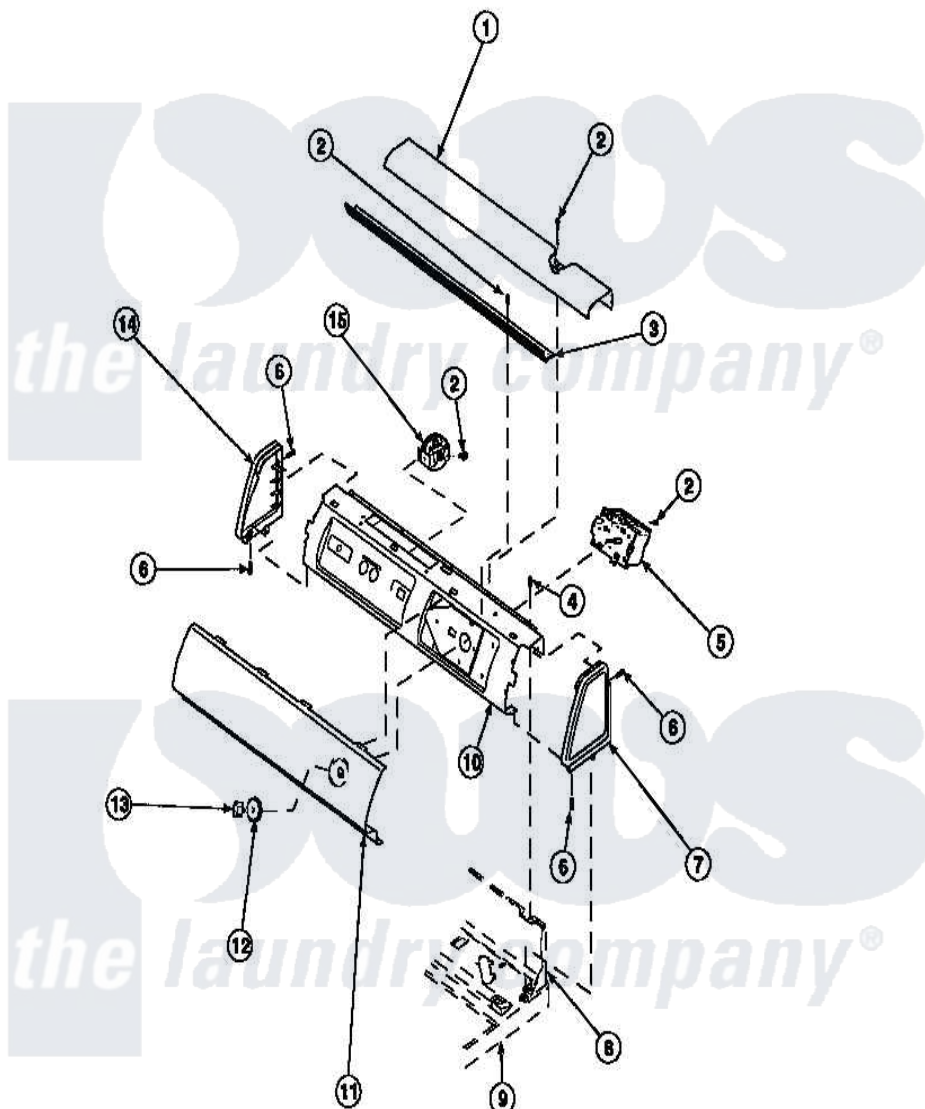

**Amana LW6153LM (BOM: PLW6153LM B) 13 - GRAPHIC PANEL, CTRL
MTG PLATE AND CTRLS**

Amana Residential Amana LW6153LM (BOM: PLW6153LM B) Washer Parts Parts Diagram 13 - GRAPHIC PANEL, CTRL MTG PLATE AND CTRLS
Click on the part number to view part

| Item | Original Part Number | Replaced By | Status | Part Description |
|------|-----------------------|---------------------------|---------------|---|
| 2 | 23962 | W10116760 | | Screw |
| 3 | Y34826 | | Not Available | DIFFUSER,LAMP-CLEAR |
| 4 | 34904 | 489355 | | Screw, 8 X 1/2 |
| 6 | 501086 | 90767 | | Screw, 8A X 3/8 HeX Washer Head Tapping |
| 7 | 34817 | | Not Available | END CAP(RIGHT) |
| 8 | 34903 | | Not Available | PANEL, BACK HOOD (USE 37782) |
| 9 | 34902P | | Not Available | TOP |
| 10 | 34821 | | Not Available | CONTROL MOUNTING PLATE |
| 12 | 33817 | | Not Available | ASSY,TIMER SKIRT-BLACK |
| 13 | 33897 | | | Knob, Timer-Washer-Blac |
| 14 | 34818 | | Not Available | END CAP(LEFT) |