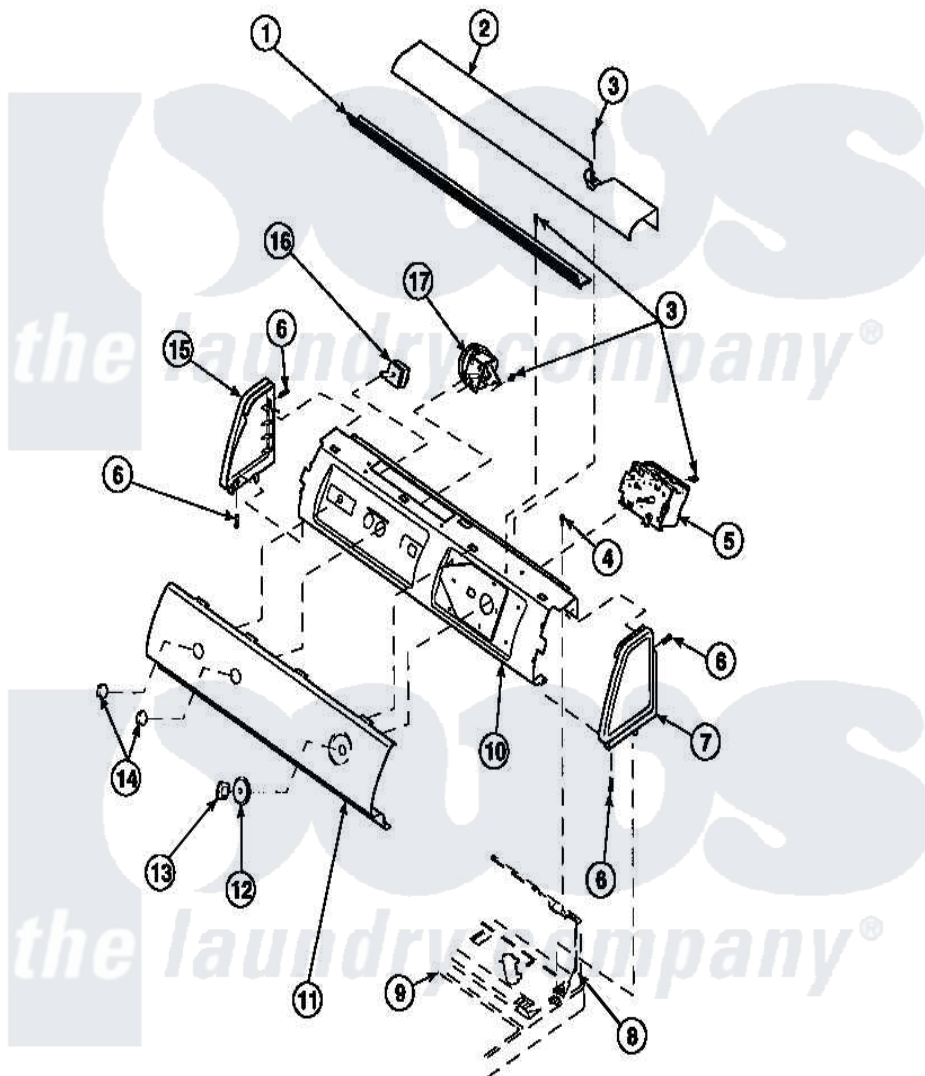

**Amana LW6153LM (BOM: PLW6153LM B) 14 - GRAPHIC PANEL, CTRL
MTG PLATE AND CTRLS**

Amana Residential Amana LW6153LM (BOM: PLW6153LM B) Washer Parts Parts Diagram 14 - GRAPHIC PANEL, CTRL MTG PLATE AND CTRLS
Click on the part number to view part

Item	Original Part Number	Replaced By	Status	Part Description
1	Y34826		Not Available	DIFFUSER,LAMP-CLEAR
2	34824		Not Available	TOP COVER
3	23962	W10116760		Screw
4	31239	31239P		Timer 3 Cycle Package
5	34904	489355		Screw, 8 X 1/2
6	501086	90767		Screw, 8A X 3/8 HeX Washer Head Tapping
7	34817		Not Available	END CAP(RIGHT)
8	34903		Not Available	PANEL, BACK HOOD (USE 37782)
9	34902P		Not Available	TOP
11	34821		Not Available	CONTROL MOUNTING PLATE
12	36700		Not Available	TIMER KNOB SKIRT
13	35333		Not Available	TIMER KNOB
14	36701		Not Available	KNOB, TEMP