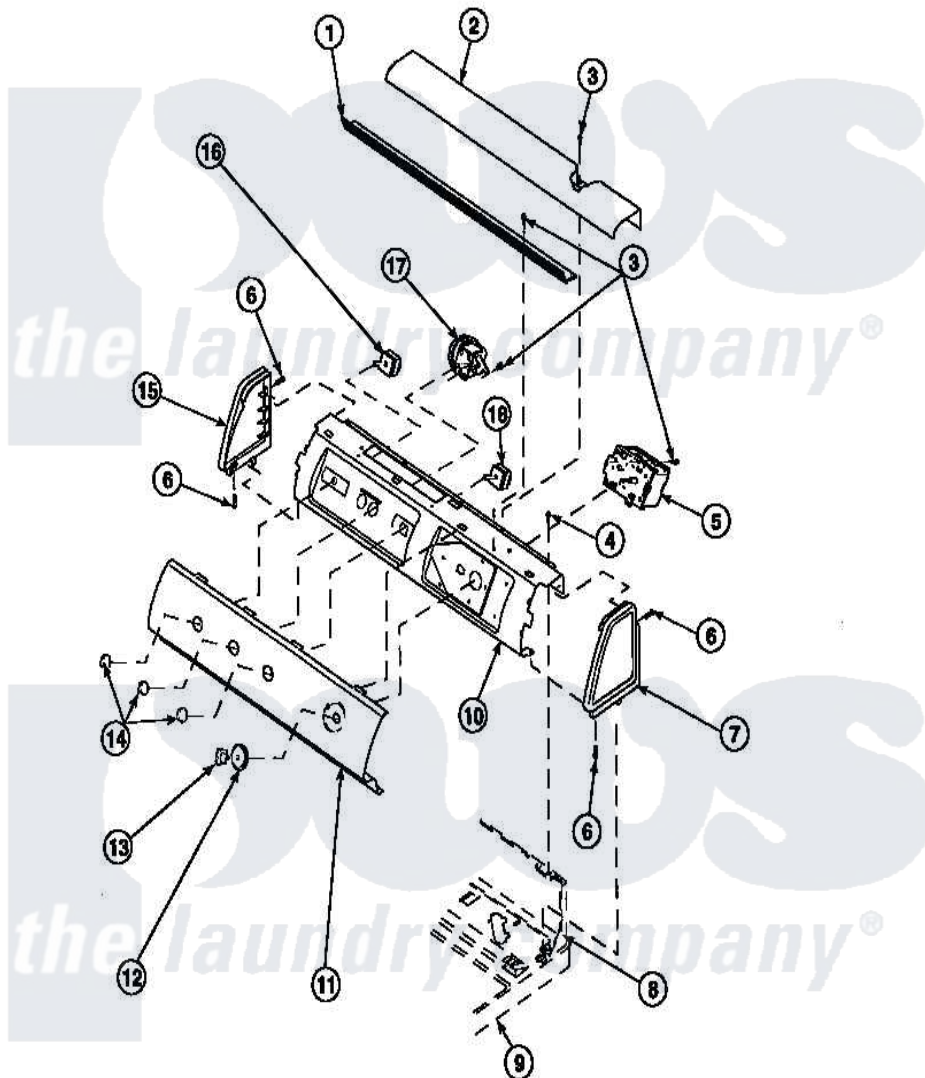

**Amana LW6153LM (BOM: PLW6153LM B) 15 - GRAPHIC PANEL, CTRL
MTG PLATE AND CTRLS**

Amana Residential Amana LW6153LM (BOM: PLW6153LM B) Washer Parts Parts Diagram 15 - GRAPHIC PANEL, CTRL MTG PLATE AND CTRLS
Click on the part number to view part

Item	Original Part Number	Replaced By	Status	Part Description
1	Y34826		Not Available	DIFFUSER,LAMP-CLEAR
3	23962	W10116760		Screw
4	34904	489355		Screw, 8 X 1/2
6	501086	90767		Screw, 8A X 3/8 HeX Washer Head Tapping
8	34903		Not Available	PANEL, BACK HOOD (USE 37782)
9	34902P		Not Available	TOP
10	34821		Not Available	CONTROL MOUNTING PLATE