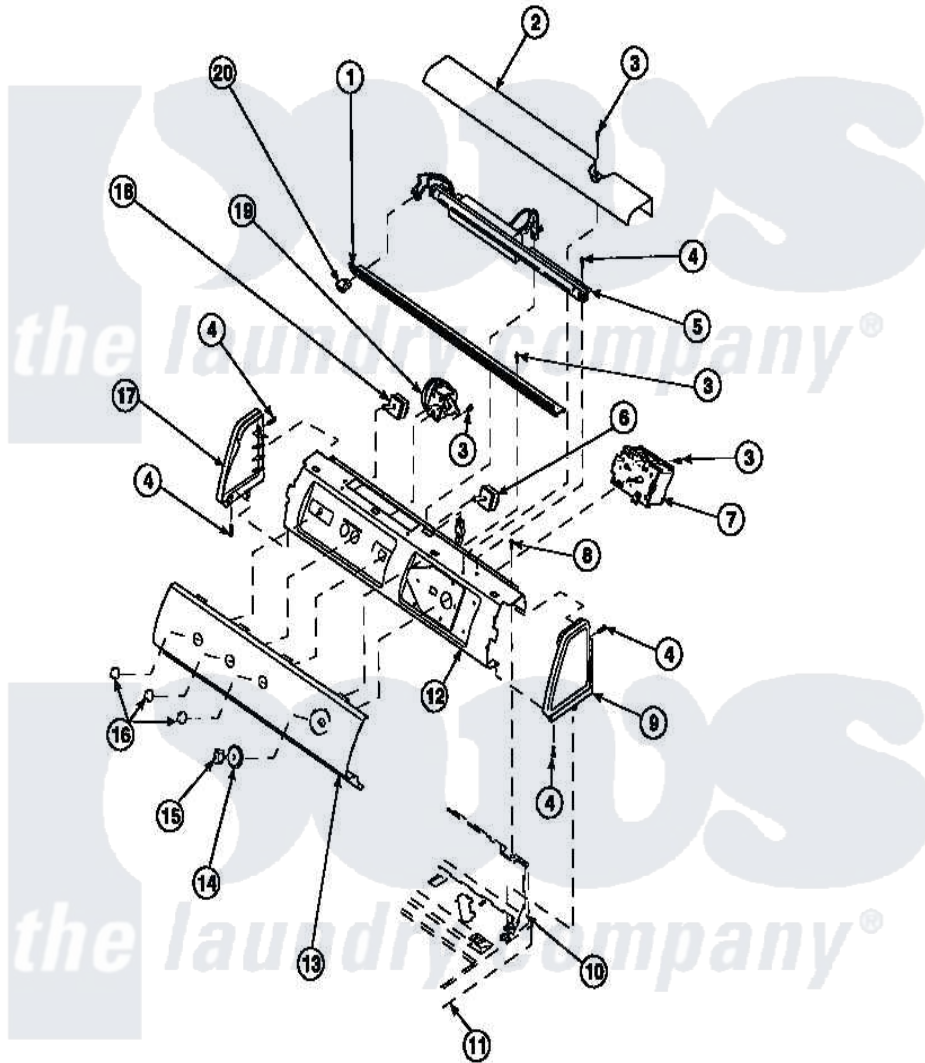

**Amana LW6153LM (BOM: PLW6153LM B) 16 - GRAPHIC PANEL, CTRL
MTG PLATE AND CTRLS**

Amana Residential Amana LW6153LM (BOM: PLW6153LM B) Washer Parts Parts Diagram 16 - GRAPHIC PANEL, CTRL MTG PLATE AND CTRLS
Click on the part number to view part

Item	Original Part Number	Replaced By	Status	Part Description
2	34824		Not Available	TOP COVER
3	23962	W10116760		Screw
4	501086	90767		Screw, 8A X 3/8 HeX Washer Head Tapping
8	34904	489355		Screw, 8 X 1/2
9	34817		Not Available	END CAP(RIGHT)
10	34903		Not Available	PANEL, BACK HOOD (USE 37782)
11	34902P		Not Available	TOP
12	34821		Not Available	CONTROL MOUNTING PLATE
14	36700		Not Available	TIMER KNOB SKIRT
15	35333		Not Available	TIMER KNOB
16	36701		Not Available	KNOB, TEMP
17	34818		Not Available	END CAP(LEFT)