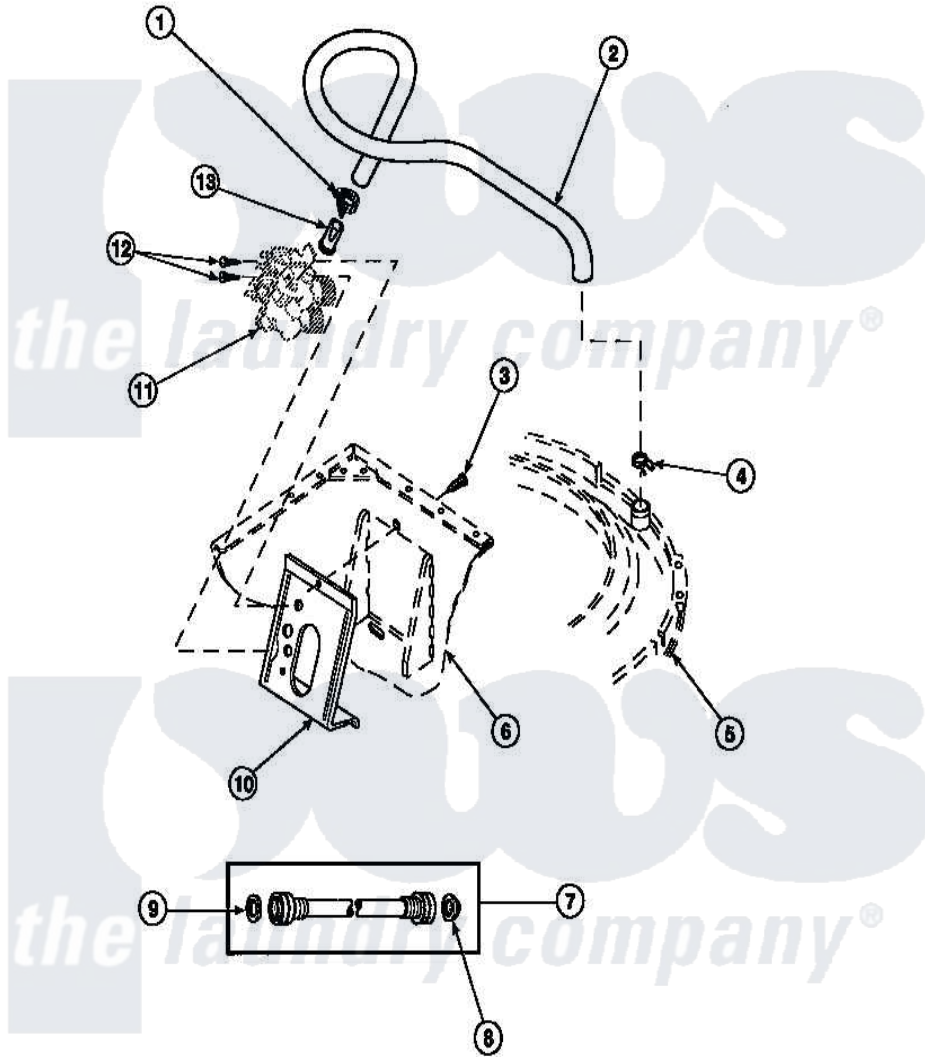

**Amana LW6153LM (BOM: PLW6153LM B) 17 - INLET/FILL HOSE & MIXING VLV MTG BRKT**

Amana Residential Amana LW6153LM (BOM: PLW6153LM B) Washer Parts Parts Diagram 17 - INLET/FILL HOSE & MIXING VLV MTG BRKT  
 Click on the part number to view part

Item	Original Part Number	Replaced By	Status	Part Description
1	36801	<a href="#">596669</a>		Clamp, Manifold
2	35874	<a href="#">38155</a>		Hose, Mix Valve To TU
3	33562	<a href="#">27001200</a>		Screw
4	<a href="#">29210</a>			Hose Clamp
5	<a href="#">36025P</a>			Assembly, Tub Cover and Gasket
6	34475P		Not Available	CABINET
7	20618	<a href="#">21001467</a>		Hose- 10'
"	20617		Not Available	HOSE, INLET (8 FT)
"	28330P	<a href="#">202860</a>		Inlet Hose Assembly
8	28605	<a href="#">22002960</a>		Strainer, Washer Inlet
9	20290	<a href="#">Y013783</a>		Washer, Inlet Hose
10	34972	<a href="#">39407</a>		Bracket, Valve
11	34963	<a href="#">34963P</a>		Valve Mixing Package
12	501086	<a href="#">00767</a>		Screw, 8A X 3/8 HeX Washer