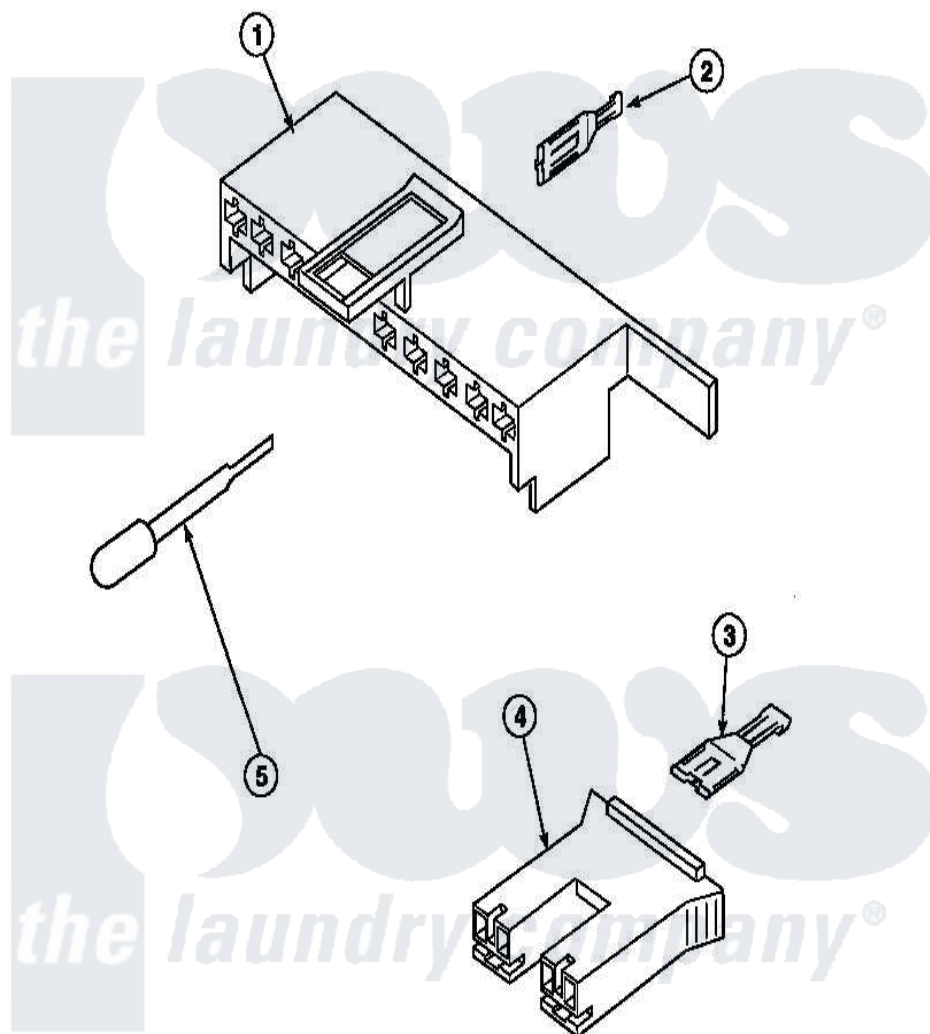

Amana LW6153LM (BOM: PLW6153LM B) 19 - MIXING VALVE & MOTOR CONN BLOCKS, TERM

Amana [Residential Amana LW6153LM \(BOM: PLW6153LM B\) Washer Parts](#) Parts Diagram 19 - MIXING VALVE & MOTOR CONN BLOCKS, TERM
Click on the part number to view part

Item	Original Part Number	Replaced By	Status	Part Description
1	34677			10 Circuit Plug
2	Y00188			Molex Terminal
3	Y00121		Not Available	SPADE TERMINAL(12 GAUGE) (1/4 INCH-(2) 18 GAUGE WIRES O
4	34676			Plug
"	34675		Not Available	PLUG
5	283P4			Terminal Extractor Tool