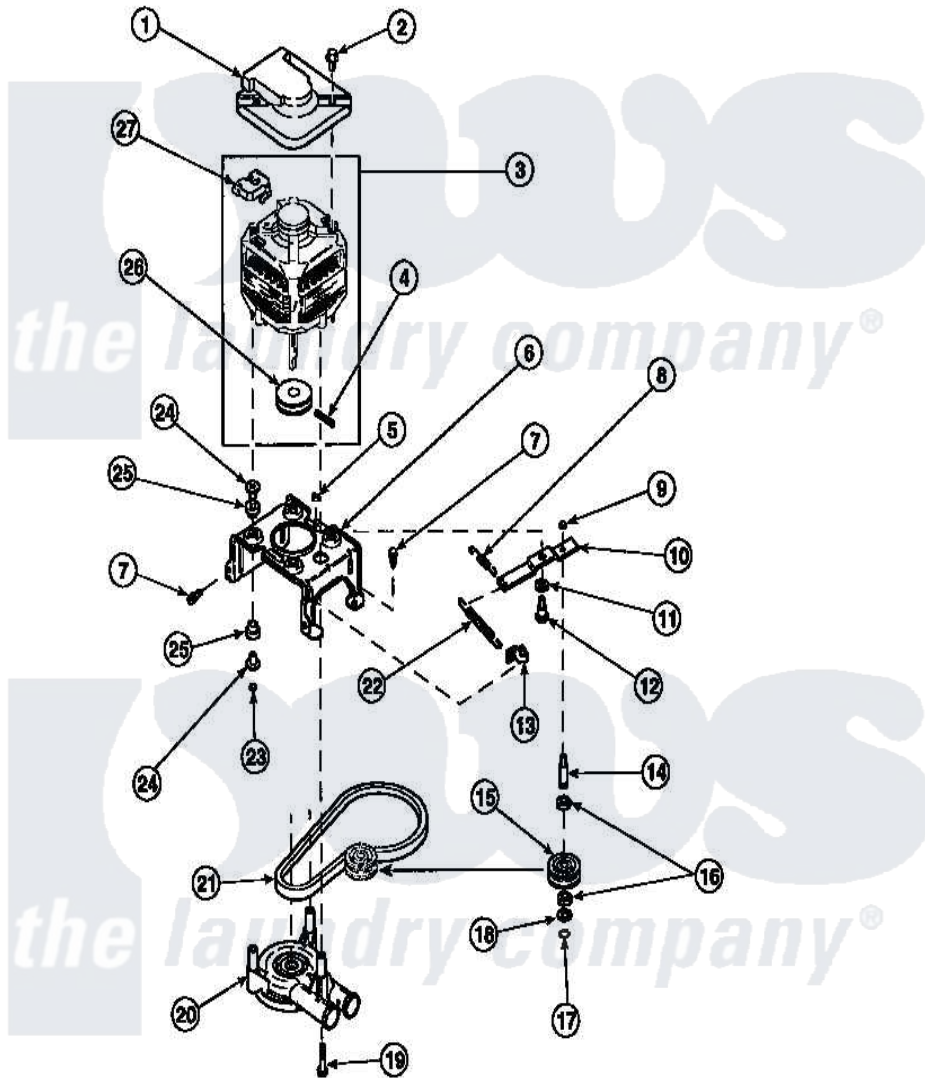

**Amana LW6153LM (BOM: PLW6153LM B) 20 - MOTOR, MTG BRKT, BELT, PUMP & IDLER ASSY**

Amana Residential Amana LW6153LM (BOM: PLW6153LM B) Washer Parts Parts Diagram 20 - MOTOR, MTG BRKT, BELT, PUMP & IDLER ASSY  
 Click on the part number to view part

Item	Original Part Number	Replaced By	Status	Part Description
1	34754	<a href="#">40112301</a>		Shield, Motor
2	36639	<a href="#">4312464</a>		Screw
3	34571P	<a href="#">27001215</a>		Motor W/Pulley
4	<a href="#">23750</a>			Pin, Roll
5	52566	<a href="#">27001225</a>		Nut, Jam Mid Lock 1/4-20
6	34890		Not Available	BRACKET,MOTOR MOUNT
"	<a href="#">37415P</a>			Kit, Motor Brkt
"	37415	<a href="#">37415P</a>		Kit, Motor Brkt
7	Y31645	<a href="#">27001200</a>		Screw
8	30620		Not Available	SPRING,IDLER LEVER HEL
9	28803	<a href="#">2221070</a>		Clamp, Nylon
10	31054	<a href="#">40041002</a>		Lever, Idler
"	37443	<a href="#">40041002</a>		Lever, Idler
11	81392	<a href="#">40054701</a>		Washer
12	27229	<a href="#">40038901</a>		Screw, 1/4-20

13	<a href="#">28849</a>		Clip, Spring
14	<a href="#">28802</a>		Shaft, Idler
15	28800	Not Available	WHEEL, IDLER
16	<a href="#">Y29443</a>		Washer, Felt
17	<a href="#">23748</a>		Ring, Retaining
18	<a href="#">52549</a>		Washer, 501 ID X3/4 Odx
19	Y34565	<a href="#">40063701</a>	Screw, 10-16 x 1.75
20	36863P	<a href="#">27001233</a>	Pump
21	<a href="#">28808</a>		Belt, Agitate And Spin
22	<a href="#">37366</a>		Spring, Idler
"	<a href="#">37606</a>		Spring, Idler Lever
23	35423	<a href="#">3400029</a>	Nut, Adapter Plate
24	<a href="#">34791</a>		Post, Mount-Motor
25	<a href="#">34788</a>		Mount, Motor
26	27171	Not Available	PULLEY, MOTOR
27	35632	Not Available	SWITCH, MOTOR