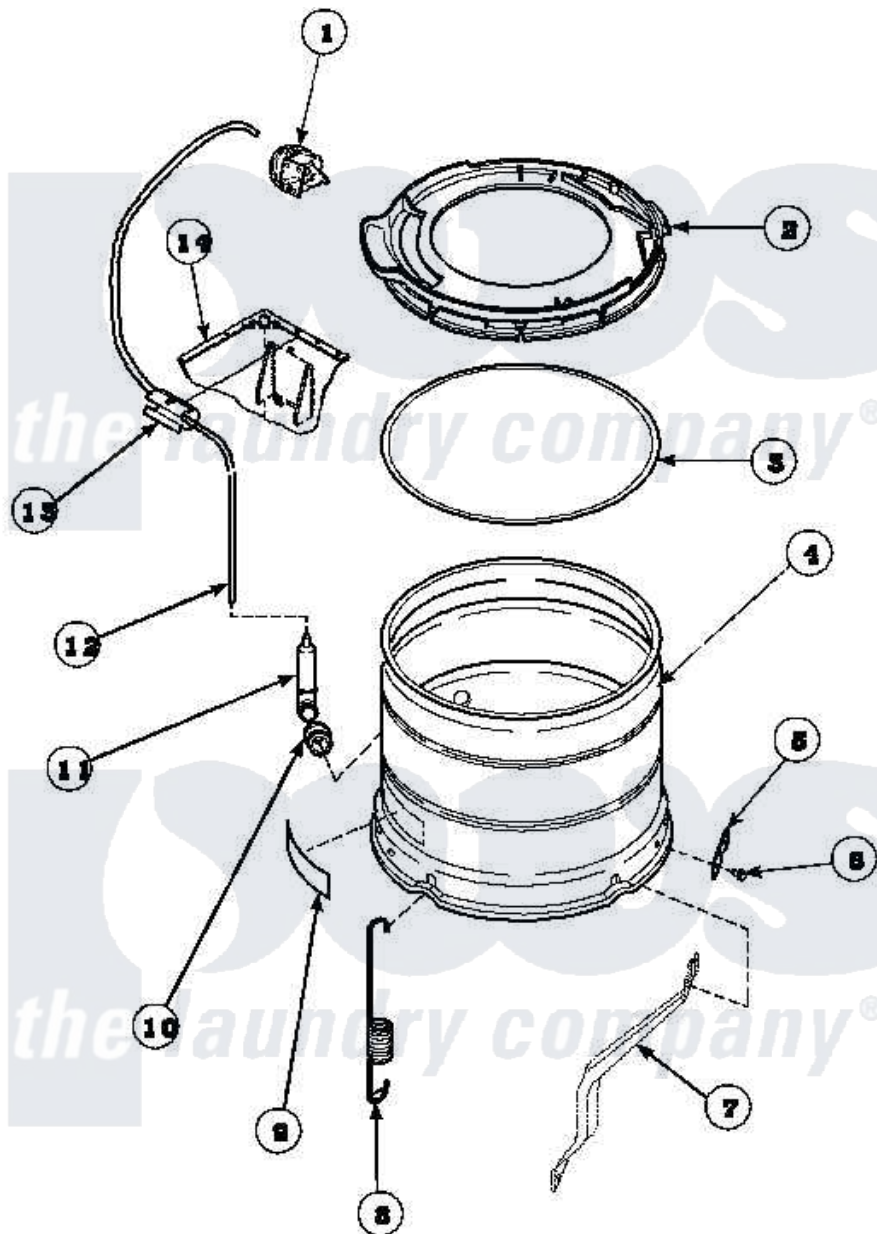

Amana LW6153LM (BOM: PLW6153LM B) 21 - OUTER TUB, COVER AND PRESSURE HOSE

Amana Residential Amana LW6153LM (BOM: PLW6153LM B) Washer Parts Parts Diagram 21 - OUTER TUB, COVER AND PRESSURE HOSE

[Click on the part number to view part](#)

Item	Original Part Number	Replaced By	Status	Part Description
1	35010	39035		Switch, Pressure-Var
2	36025P			Assembly, Tub Cover and Gasket
3	32857			Gasket, Tub Cover Small
4	34439P			Outer Tub
5	27926			Plate, Leg .063
6	35369	40128701		Screw, 5/16-18 X .50
7	34792			Leg, Support
8	35947		Not Available	SPRING, TUB -SHORT
9	500049		Not Available	STICKER
10	29175	40037801		Grommet
11	30907	40008501		Assembly, Pressure Bulb
12	29213	39125		Tubing 31
13	36985		Not Available	CLIP, HOSE
14	34475P		Not Available	CABINET