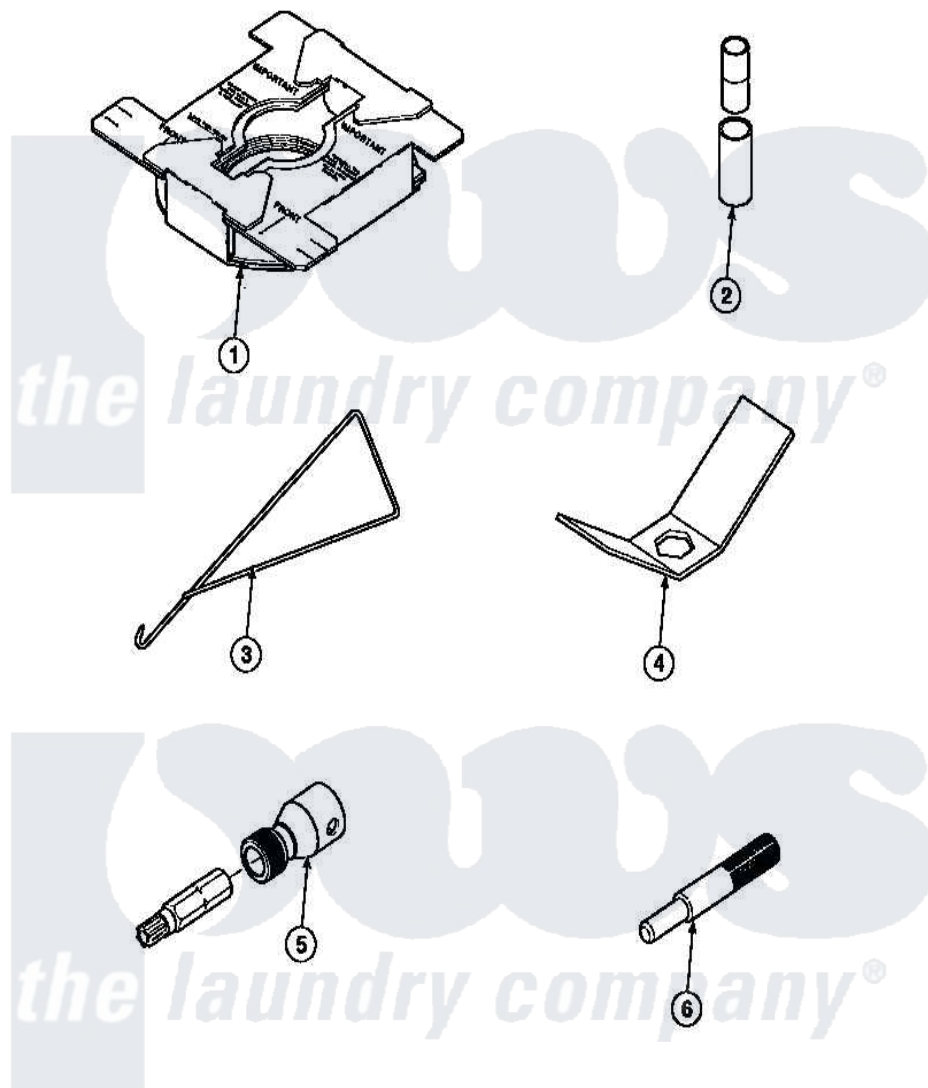

Amana LW6153LM (BOM: PLW6153LM B) 24 - SPECIAL TOOLS

Amana Residential Amana LW6153LM (BOM: PLW6153LM B) Washer Parts Parts Diagram 24 - SPECIAL TOOLS
 Click on the part number to view part

Item	Original Part Number	Replaced By	Status	Part Description
1	36926		Not Available	BRACE, SHIPPING
2	242P4			Installer, Spring
3	289P4	321P4		Hook, Spring
4	237P4	306P4		Hex Wrench
5	282P4			T25 Tamper Resistant Bit
"	24161			Torx Bit Holder
6	305P4		Not Available	TOOL, TRANSMISSION PI
NI	555P3	725P3		Kit