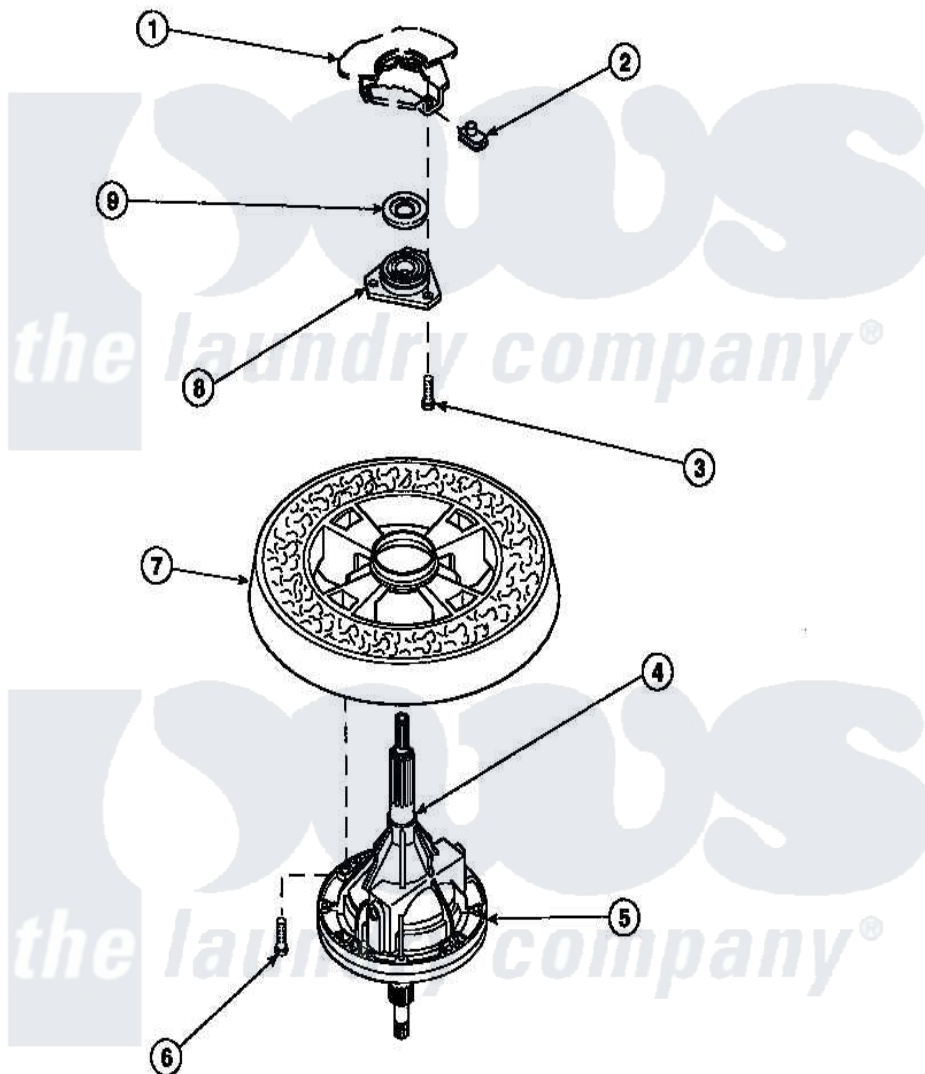

Amana LW6153LM (BOM: PLW6153LM B) 27 - TRANSMISSION ASSY AND BALANCE RING

Amana Residential Amana LW6153LM (BOM: PLW6153LM B) Washer Parts Parts Diagram 27 - TRANSMISSION ASSY AND BALANCE RING

Click on the part number to view part

Item	Original Part Number	Replaced By	Status	Part Description
1	34439P			Outer Tub
2	27222			Nut, Retainer 5/16-18
3	36991	3400500		Bolt, 3405245 5/16-18 X 3/4
4	27604P			Never-Seeze 1 Oz Tube
5	34526P			Assembly, Transmission
6	37047		Not Available	SCREW, CAP
7	34731		Not Available	ASSY,BALANCE RING-COMPL
8	27182	40004201P		Main Bearing Assembly
9	27187			Flinger