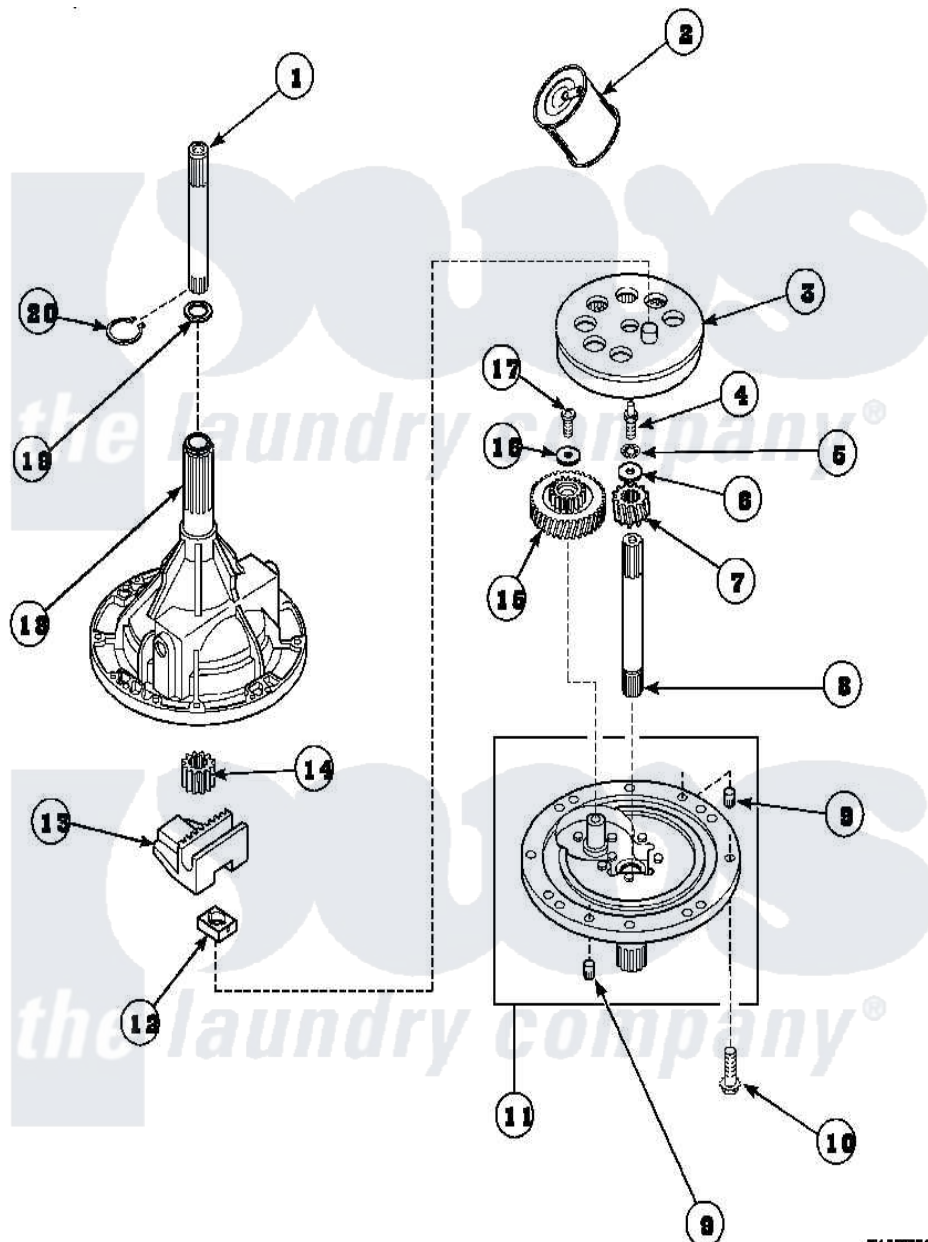

Amana LW6153LM (BOM: PLW6153LMA) 01 - 34526P TRANSMISSION ASSY

Amana Residential Amana LW6153LM (BOM: PLW6153LMA) Washer Parts Parts Diagram 01 - 34526P TRANSMISSION ASSY

Click on the part number to view part

Item	Original Part Number	Replaced By	Status	Part Description
1	Y36570			Shaft, Output
2	27243P			Oil, CW Transmission F-
3	26577			Assembly, Gear And Stud
4	27030		Not Available	SCREW, 1/4-20 SPECIAL
5	21456			Lockwasher, 1/4 Intshkp
6	26509	40041501		Washer
7	36562			Pinion, Drive
8	34853			Shaft, Input
9	27172			Pin, Dowel
10	32814		Not Available	SCREW, 1/4-20X7/8 SERRA
11	38290			Assembly, Cover
12	26493			Slide
13	Y31526			Rack
14	27003			Pinion, Agitator
15	29161			Gear, Reduction

16	29260	Not Available	WASHER
17	29273		Screw, 1/4-20 X 3/8
18	33223	Not Available	ASSY, TRANSMISSION CASE
19	35092		Washer, 3628id X 1.00 X .056
20	27197		Ring, Retaining
NI	37577P	Not Available	SEALANT