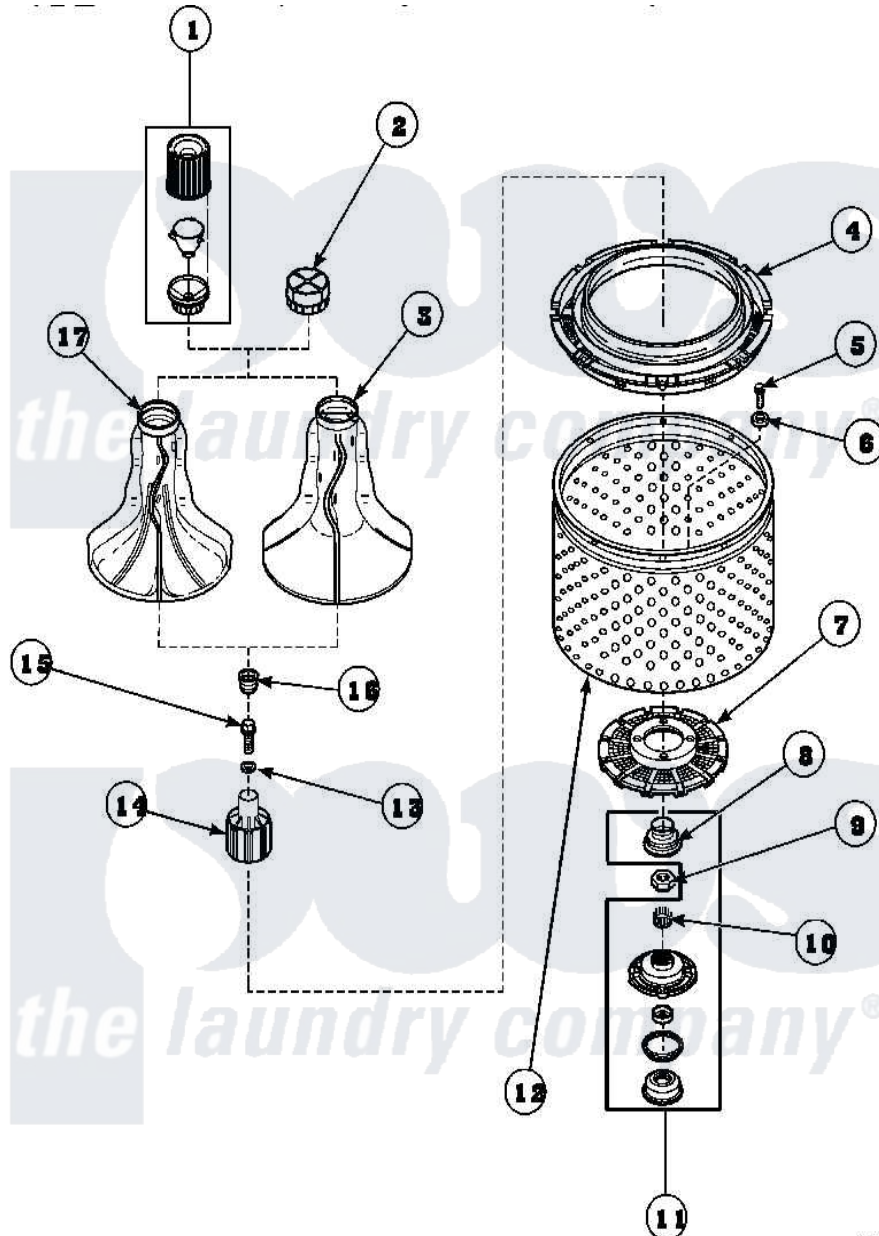

**Amana LW6153LM (BOM: PLW6153LMA) 03 - AGITATOR/DRIVE
BELL/SEAL KIT/TUB & HUB**

Amana Residential Amana LW6153LM (BOM: PLW6153LMA) Washer Parts Parts Diagram 03 - AGITATOR/DRIVE BELL/SEAL KIT/TUB & HUB
Click on the part number to view part

W230785A

Item	Original Part Number	Replaced By	Status	Part Description
1	36542	40002101W		Assembly, Fabric Softner
2	36515			Cap, Agitator
3	36507	40000501W		Agitator, Flex Vane
4	35035			Guard, Clothes
5	27202	W10116787		Screw
6	28094			Gasket
7	32998	39371		Filter Lin
8	36425	40016101		Seal, Bell Drive
9	Y29220	40016301		Nut, Lock
10	29728	40008301		Insert, Spline
11	495P3	R9900552		Hub And Seal
12	33501P	R9900144		Kit- Wash
13	36472			O-Ring
14	36443P	R9900189		Kit, Drive Bell And Seal
15	34288	40065102		Screw, Shoulder 1/4